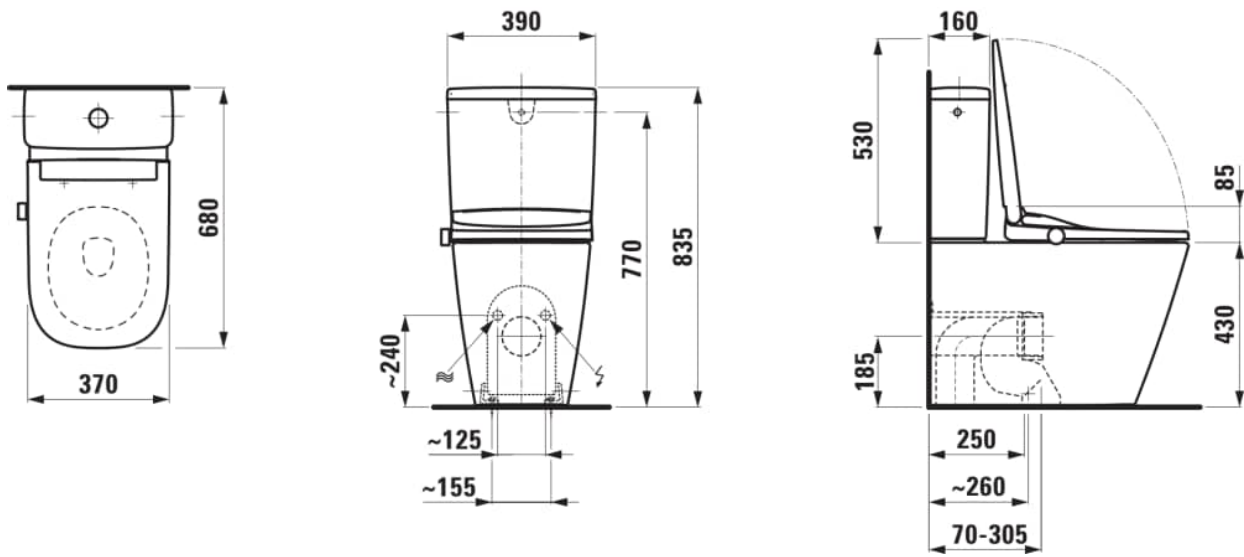

TECHNICAL DRAWINGS