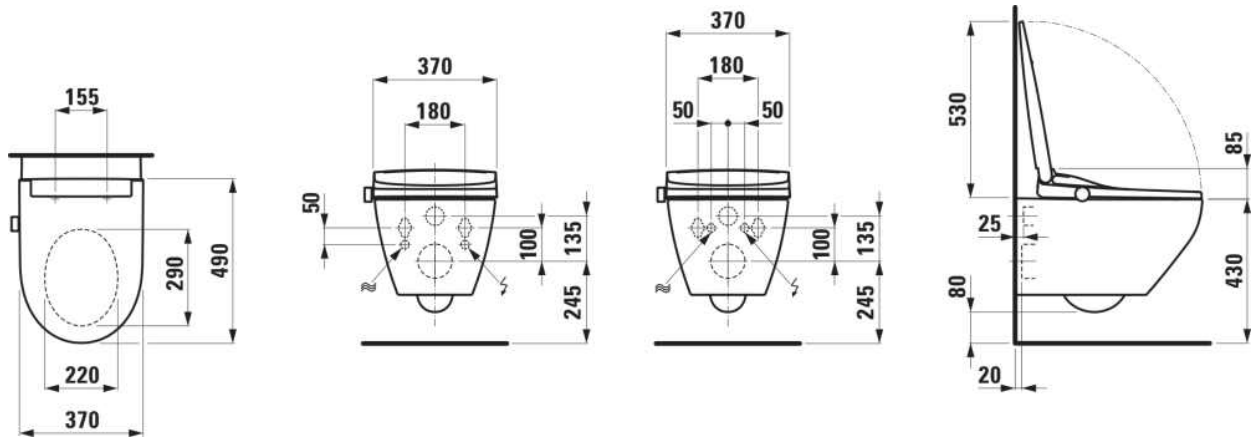

TECHNICAL DRAWINGS