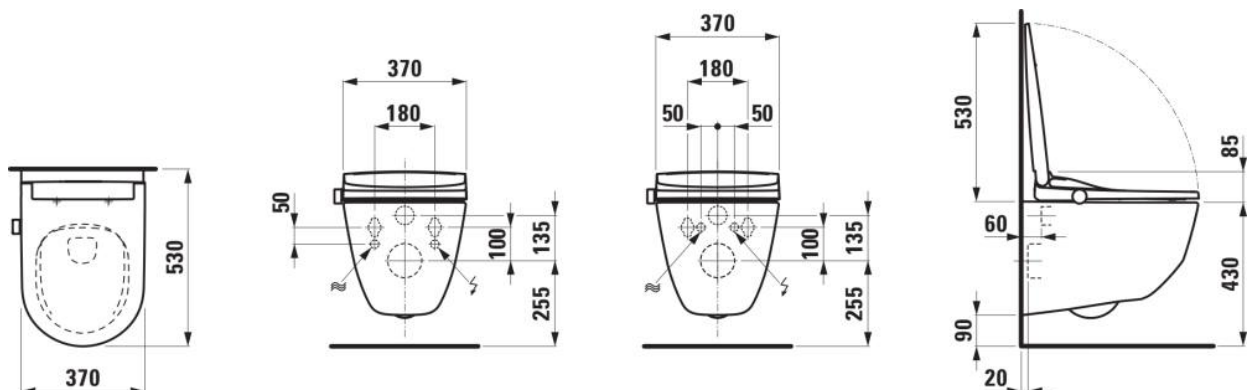

TECHNICAL DRAWINGS