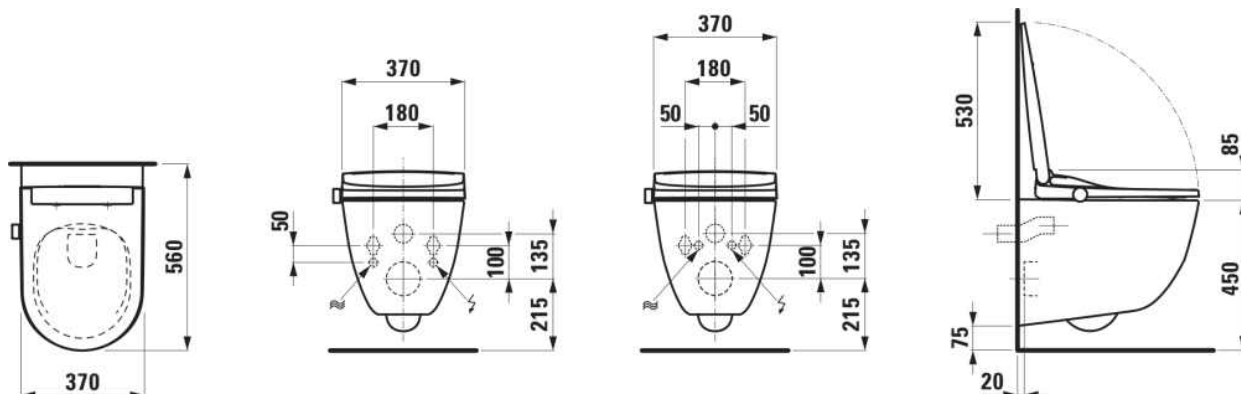

TECHNICAL DRAWINGS