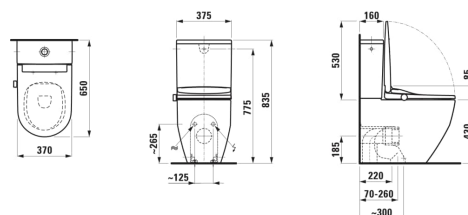

TECHNICAL DRAWINGS