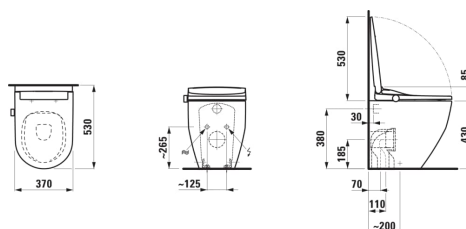

TECHNICAL DRAWINGS