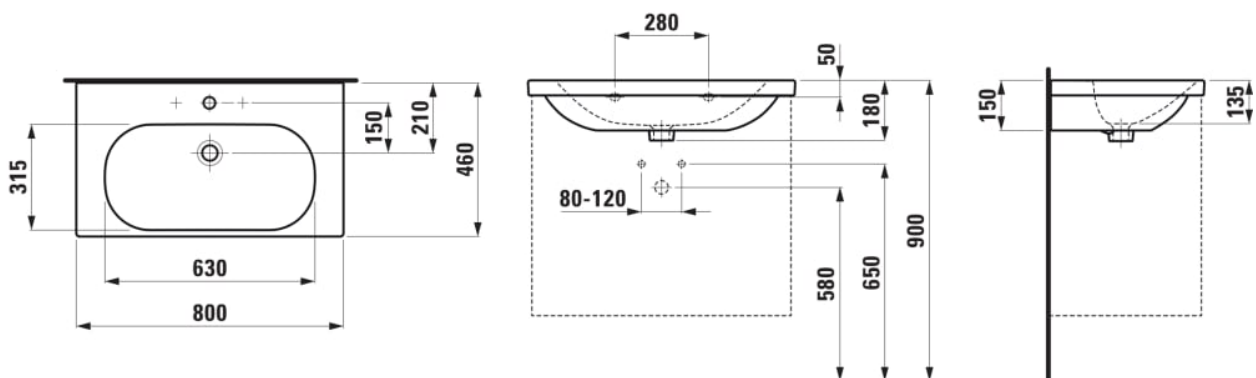

LUA

Washbasin

DIMENSIONS

Length	800 mm
Width	460 mm
Height	180 mm

COLOURS AND FINISHES

000 White

#option

104 - one tap hole, centre

Basin capacity (l) : 0

Bowl depth (mm) : 135

Bowl length (mm) : 630

Bowl position : Central

Bowl width (mm) : 315

Commodity Code/Import Code Number for Foreign Trad : 69109000

Installation type : Wall-hung

Internal Shape : Oval

Material : Ceramics

Net weight (kg) : 22.4

Number of fixing points : 2

Shape : Rectangular

Taphole configuration : 1 taphole in the middle

TECHNICAL DRAWINGS

COMPATIBLE WITH

Basin mixer, projection 135 mm, fixed spout, Eco+ function, without pop-up waste

H3110810041201

Basin mixer, projection 135 mm, fixed spout, Eco+ function, with pop-up waste

H3110810041241

Vanity unit, 2 drawers, matches vanity washbasin H810087, H817436, H810336

H403552112...1

LANI Towel frame 750 x 420 for washbasins LUA