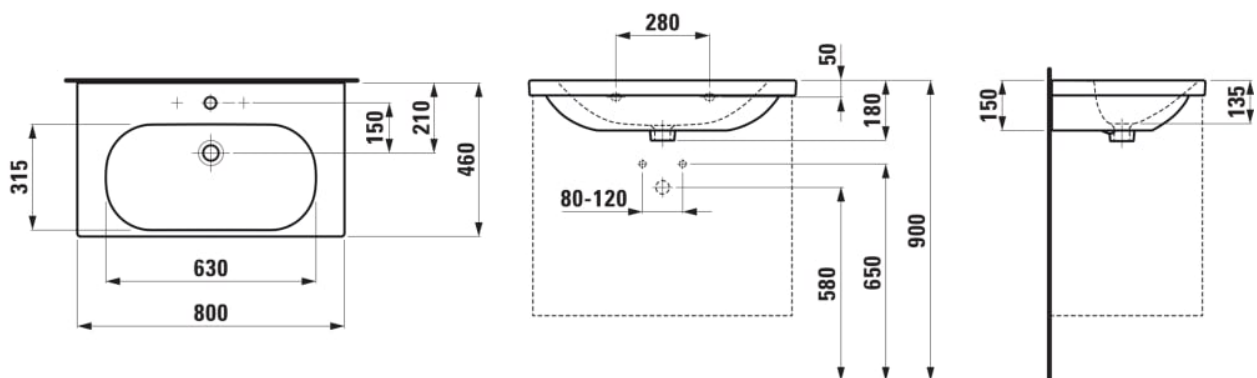

LUA

Washbasin

DIMENSIONS

Length	800 mm
Width	460 mm
Height	180 mm

COLOURS AND FINISHES

000 White

#option

109 - without tap hole

Basin capacity (l) : 0

Bowl depth (mm) : 135

Bowl length (mm) : 630

Bowl position : Central

Bowl width (mm) : 315

Commodity Code/Import Code Number for Foreign Trad : 69109000

Installation type : Wall-hung

Internal Shape : Oval

Material : Ceramics

Net weight (kg) : 22.4

Number of fixing points : 2

Shape : Rectangular

Taphole configuration : No tapholes

TECHNICAL DRAWINGS

COMPATIBLE WITH

Wall-mounted mixer for Simibox 2-Point, projection 150 mm, fixed spout