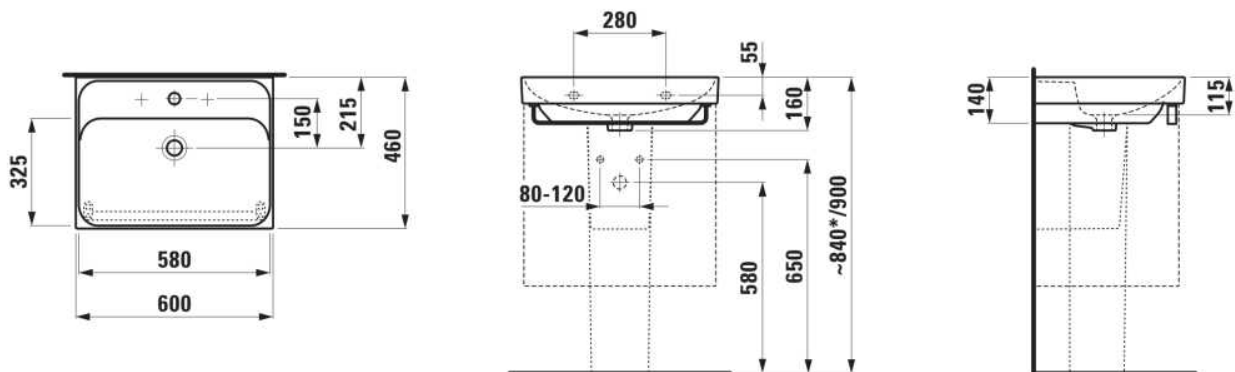

TECHNICAL DRAWINGS