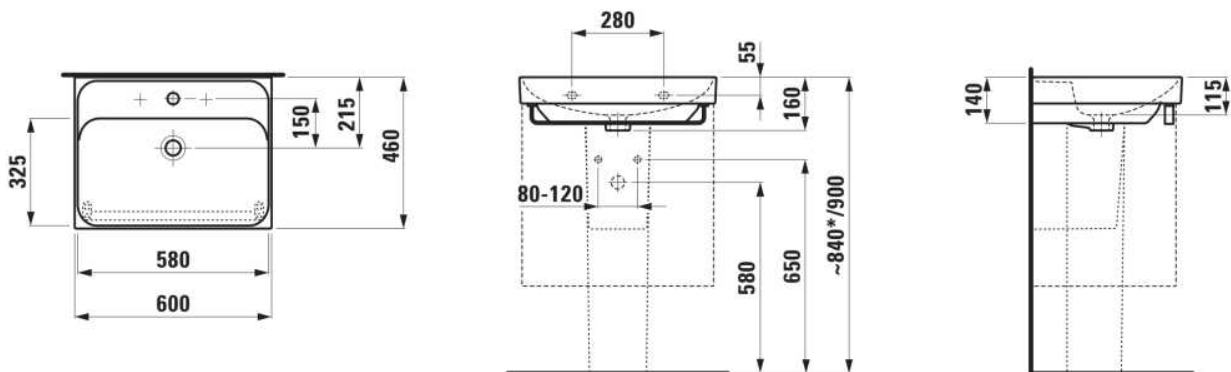

MEDA

Washbasin

DIMENSIONS

Length	600 mm
Width	460 mm
Height	165 mm

COLOURS AND FINISHES

□ 000 White

#option

109 - without tap hole

Bowl position : Central

Commodity Code/Import Code Number for Foreign Trad : 69101000

Fixing kit : Not included

Installation type : Vanity, Wall-hung

Internal Shape : Rectangular

Material : Ceramics

Net weight (kg) : 14.5

Number of fixing points : 2

Optional towel holder

Overflow type : Standard

Plug and Waste : Not included

Shape : Rectangular

Taphole configuration : No tapholes

Waste : Not included

TECHNICAL DRAWINGS

COMPATIBLE WITH

Wall-mounted mixer for Simibox 2-Point, projection 150 mm, fixed spout

HF506622100000

Vanity unit, 2 drawers, matches washbasin H810113

H421572011...1

Pedestal for washbasin

H819950...0001

Semi-pedestal for washbasin