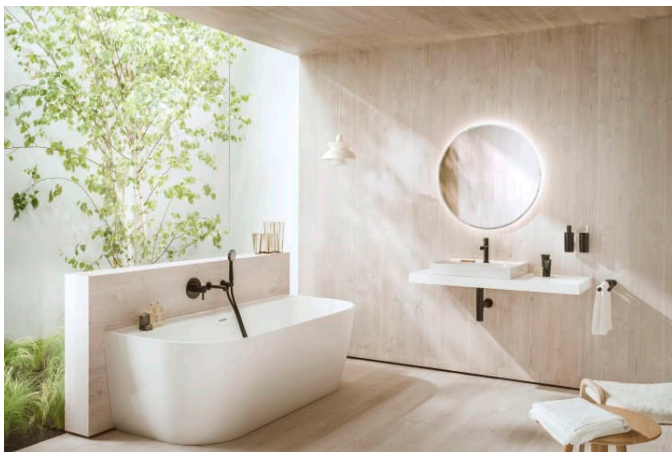

MEDA

Washbasin

DIMENSIONS

Length	650 mm
Width	460 mm
Height	160 mm

COLOURS AND FINISHES

□ 000 White

#option

109 - without tap hole

H382121...0001

Towel holder Reling 650 mm

H381124...0001

MEDA

Versatile and timeless. The MEDA collection effortlessly complements any setting, from rental apartment to hotel suite, while reflecting the proven virtues of Swiss design; clarity, functionality and attention to detail. A style emblematic of Swiss designer Peter Wirz and his design firm Vetica.