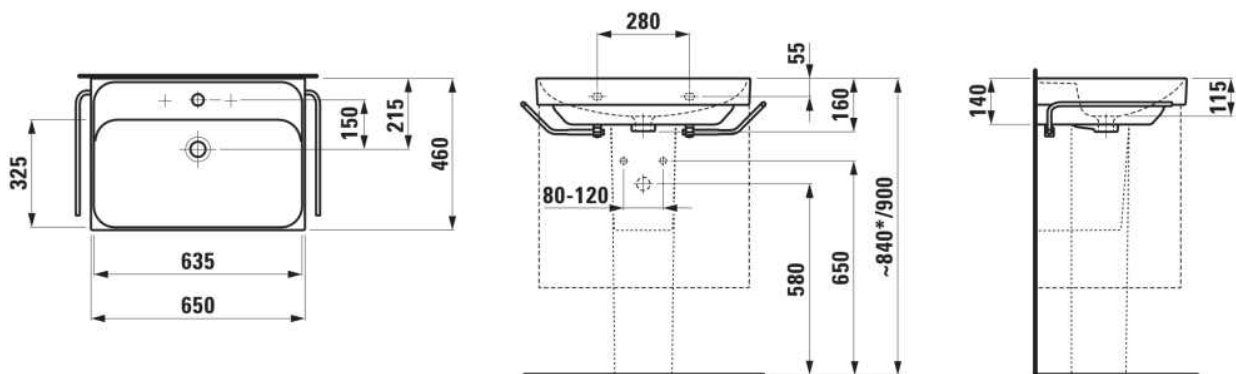

MEDA

Washbasin

DIMENSIONS

Length	650 mm
Width	460 mm
Height	160 mm

COLOURS AND FINISHES

□ 000 White

#option

109 - without tap hole

Commodity Code/Import Code Number for Foreign Trad : 69101000

Installation type : Vanity, Wall-hung

Internal Shape : Rectangular

Material : Ceramics

Net weight (kg) : 16

Shape : Rectangular

Tap hole configuration : No tap holes

TECHNICAL DRAWINGS

COMPATIBLE WITH

Wall-mounted mixer for Simibox 2-Point, projection 150 mm, fixed spout

HF506622100000

Vanity unit, 2 drawers, matches washbasin H810114

H421582011...1

Open waste with ceramic valve cover plate