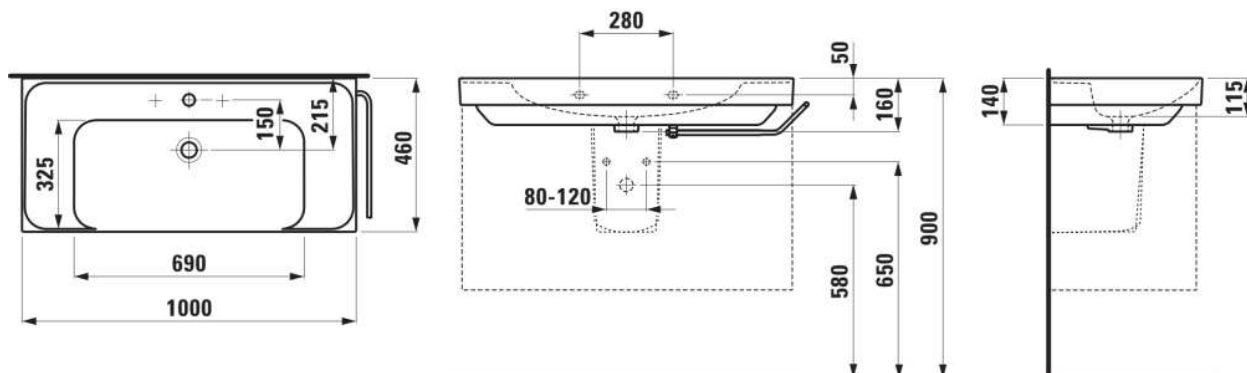

**MEDA**

**Washbasin, with side shelves**

**DIMENSIONS**

Length	1000 mm
Width	460 mm
Height	80 mm

**COLOURS AND FINISHES**

□ 000 White

**#option**

104 - one tap hole, centre

#mountingAccessoriesExcluded\_text

Mounting set M10 x 140 mm, order no. H899882

Bowl position : Central

Commodity Code/Import Code Number for Foreign Trad : 69109000

Fixing kit : Not included

Installation type : Vanity, Wall-hung

Integrated shelf

Internal Shape : Rectangular

Material : Ceramics

Net weight (kg) : 23.6

Number of fixing points : 2

Optional towel holder

Overflow type : Standard

Shape : Rectangular

Taphole configuration : 1 taphole in the middle

Waste : Not included

**TECHNICAL DRAWINGS**

COMPATIBLE WITH

Basin mixer, projection 110 mm, fixed spout, with pop-up waste

**HF506603100000**

Vanity unit, 2 drawers, matches washbasin H810119