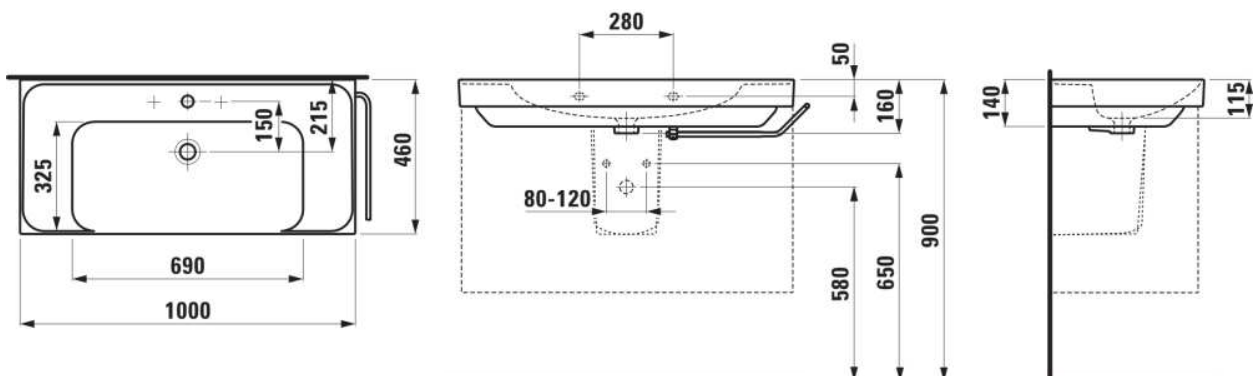

MEDA

Washbasin, with side shelves

DIMENSIONS

Length	1000 mm
Width	460 mm
Height	80 mm

COLOURS AND FINISHES

000 White

#option

108 - three tap holes

Bowl position : Central

Commodity Code/Import Code Number for Foreign Trad : 69109000

Fixing kit : Not included

Installation type : Vanity, Wall-hung
Integrated shelf

Internal Shape : Rectangular

Material : Ceramics

Net weight (kg) : 23.6

Number of fixing points : 2

Optional towel holder

Overflow type : Standard

Shape : Rectangular

Taphole configuration : 3 tapholes

Waste : Not included

TECHNICAL DRAWINGS

COMPATIBLE WITH

3-hole basin mixer,
projection 110 mm, fixed
spout, with pop-up waste

HF506611100000

Vanity unit, 2 drawers,
matches washbasin
H810119

H421622011...1

Semi-pedestal for
washbasin

H819951...0001