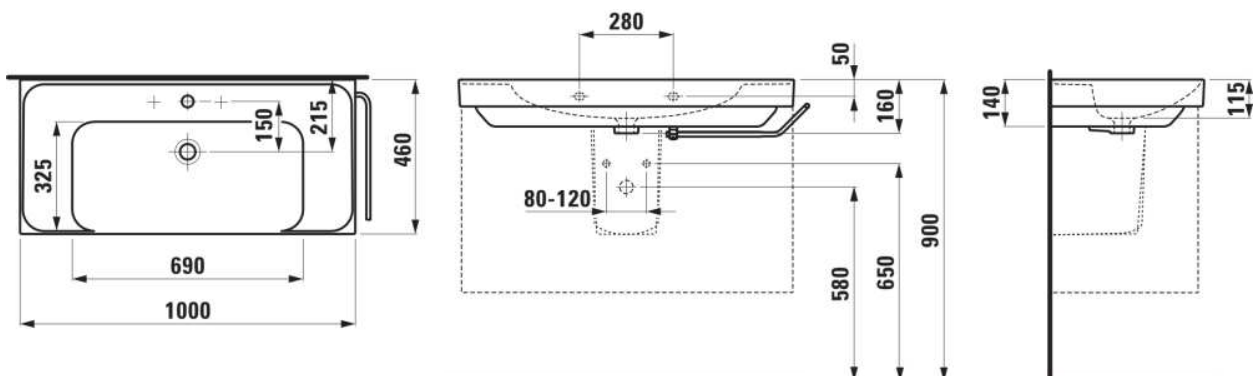

MEDA

Washbasin, with side shelves

DIMENSIONS

Length	1000 mm
Width	460 mm
Height	80 mm

COLOURS AND FINISHES

000 White

#option

109 - without tap hole

Bowl position : Central

Commodity Code/Import Code Number for Foreign Trad : 69109000

Fixing kit : Not included

Installation type : Vanity, Wall-hung
Integrated shelf

Internal Shape : Rectangular

Material : Ceramics

Net weight (kg) : 23.6

Number of fixing points : 2

Optional towel holder

Overflow type : Standard

Shape : Rectangular

Taphole configuration : No tapholes

Waste : Not included

TECHNICAL DRAWINGS

COMPATIBLE WITH

Wall-mounted mixer for Simibox 2-Point, projection 150 mm, fixed spout

HF506622100000

Vanity unit, 2 drawers, matches washbasin H810119

H421622011...1

Semi-pedestal for washbasin

H819951...0001