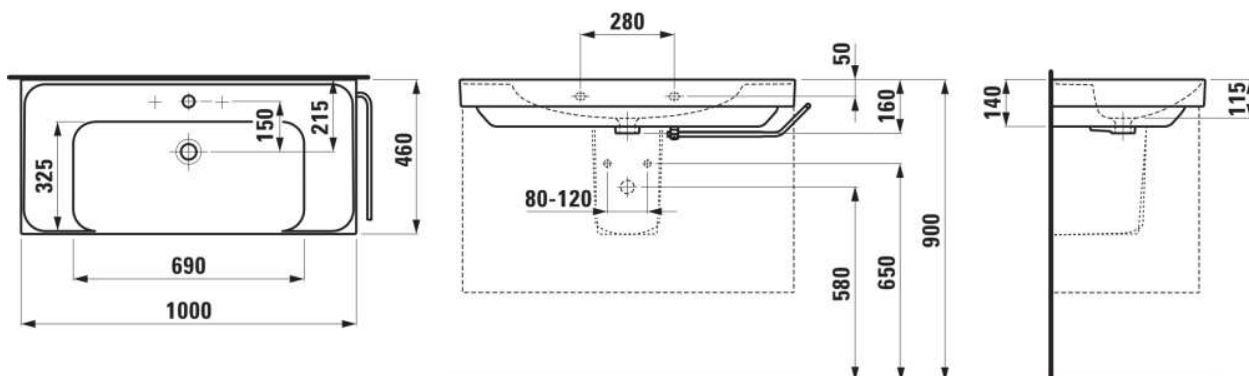

MEDA

Washbasin, with side shelves

DIMENSIONS

Length	1000 mm
Width	460 mm
Height	80 mm

COLOURS AND FINISHES

□ 000 White

#option

111 - one tap hole, without overflow

Bowl position : Central

Commodity Code/Import Code Number for Foreign Trad : 69109000

Fixing kit : Not included

Installation type : Vanity, Wall-hung
Integrated shelf

Internal Shape : Rectangular

Material : Ceramics

Net weight (kg) : 23.6

Number of fixing points : 2

Optional towel holder

Shape : Rectangular

Taphole configuration : 1 taphole in the middle

Waste : Not included

Without overflow

TECHNICAL DRAWINGS

COMPATIBLE WITH

Basin mixer, projection 110 mm, fixed spout, with pop-up waste

HF506603100000

Vanity unit, 2 drawers, matches washbasin H810119

H421622011...1

Semi-pedestal for washbasin

H819951...0001

Towel holder Reling 1000 mm