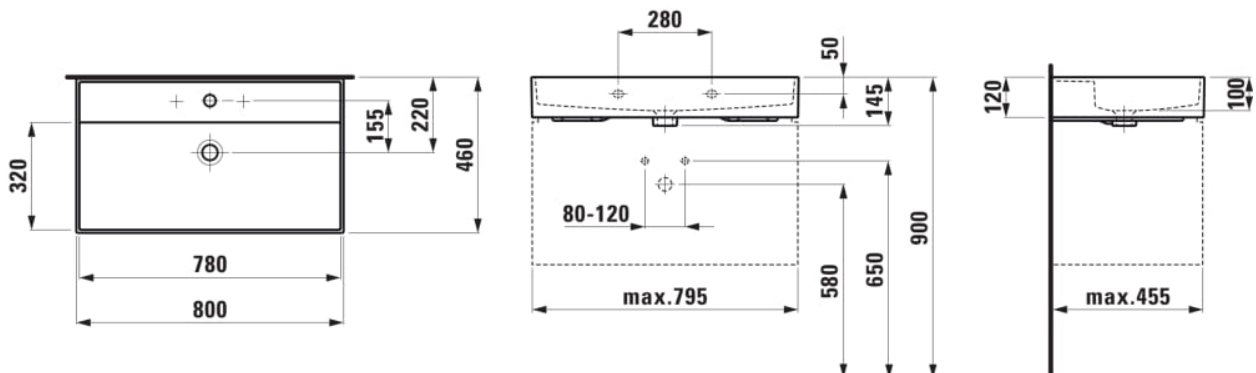

KARTELL LAUFEN

Washbasin

DIMENSIONS

Length	800 mm
Width	460 mm
Height	120 mm

COLOURS AND FINISHES

□ 000 White

#option

104 - one tap hole, centre

Basin capacity (l) : 0
 Bowl depth (mm) : 100
 Bowl length (mm) : 780
 Bowl position : Central
 Bowl width (mm) : 320

Commodity Code/Import Code Number for Foreign Trad : 69101000
 Installation type : Vanity, Wall-hung
 Internal Shape : Rectangular
 Material : Saphirkeramik
 Net weight (kg) : 19.9

Number of fixing points : 2
 Shape : Rectangular
 Taphole configuration : 1 taphole in the middle

TECHNICAL DRAWINGS

COMPATIBLE WITH

Vanity unit, 2 drawers,
matches vanity
washbasin H810087,
H817436, H810336