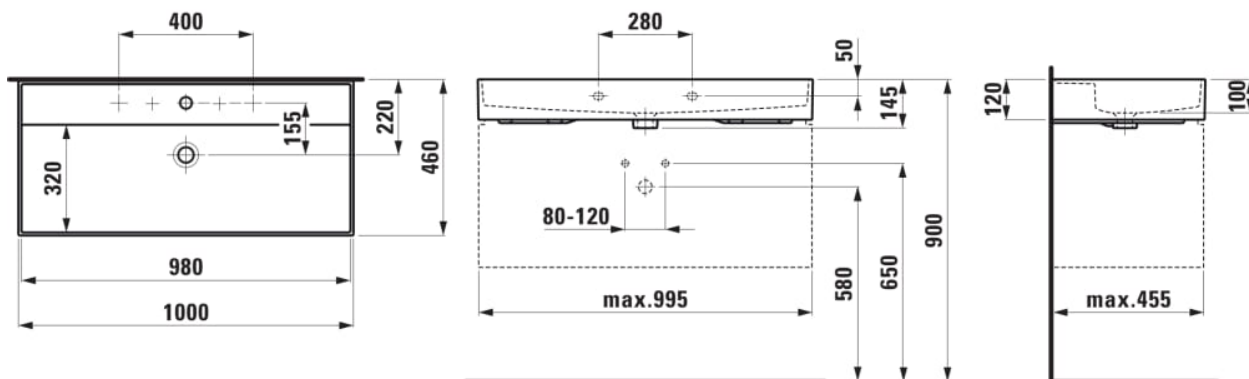

KARTELL LAUFEN

Washbasin

DIMENSIONS

Length	1000 mm
Width	460 mm
Height	120 mm

COLOURS AND FINISHES

□ 000 White

#option

104 - one tap hole, centre

Basin capacity (l) : 0
 Bowl depth (mm) : 100
 Bowl length (mm) : 980
 Bowl position : Central
 Bowl width (mm) : 320

Commodity Code/Import Code Number for Foreign Trad : 69101000
 Installation type : Vanity, Wall-hung
 Internal Shape : Rectangular
 Material : Saphirkeramik
 Net weight (kg) : 23.4

Number of fixing points : 2
 Shape : Rectangular
 Taphole configuration : 1 taphole in the middle

TECHNICAL DRAWINGS

COMPATIBLE WITH

Vanity unit, 2 drawers,
matches vanity
washbasin H810089,
H818437, H810337