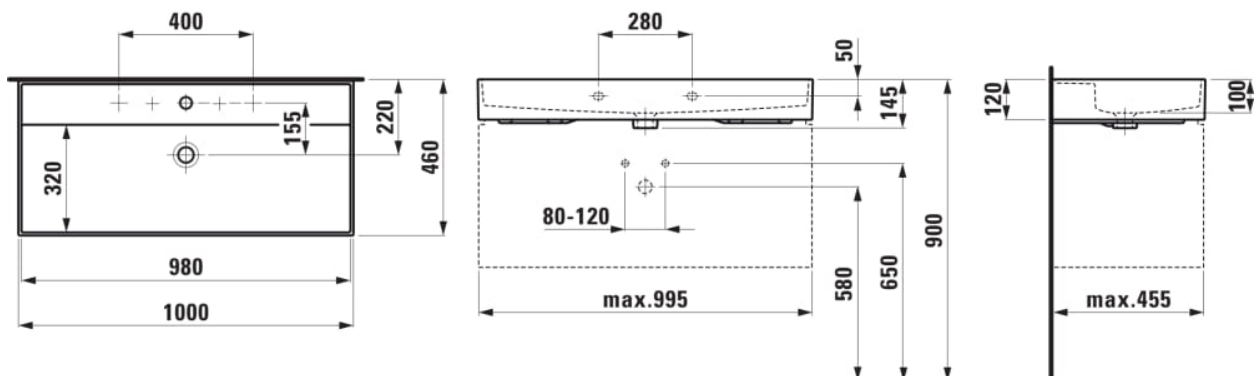

TECHNICAL DRAWINGS