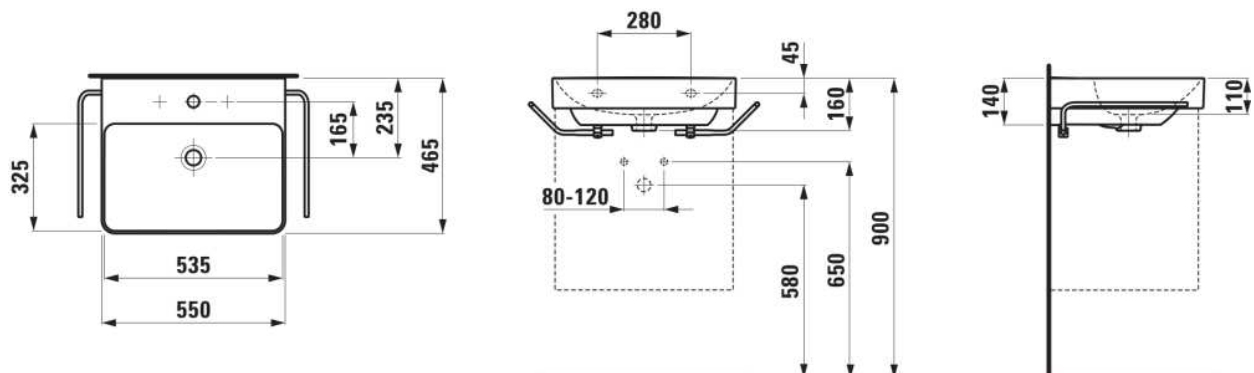

## Washbasin

DIMENSIONS

Length	550 mm
Width	465 mm
Height	160 mm

COLOURS AND FINISHES

000 White

#option

156 - one tap hole, without overflow hole, without open drain

#mountingAccessoriesExcluded\_text

Mounting set M10 x 140 mm, order no. H899882

Bowl position : Central

Commodity Code/Import Code Number for Foreign Trad : 69101000

Fixing kit : Not included

Glazed base

Installation type : Vanity, Wall-hung

Internal Shape : Rectangular

Material : Ceramics

Net weight (kg) : 14.5

Number of fixing points : 2

Overflow type : Standard

Plug and Waste : Not included

Shape : Rectangular

Taphole configuration : 1 taphole in the middle

### TECHNICAL DRAWINGS