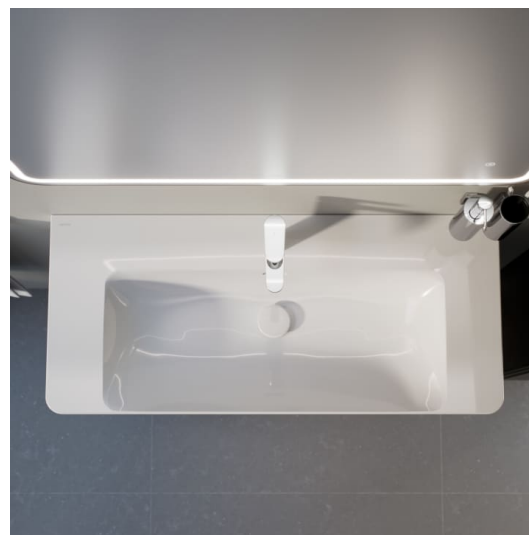

COMPATIBLE WITH

H386966...0001

Towel holder lateral, right

H382120...0001

Towel holder lateral, left

H382121...0001

Towel holder Reling 1000
mm

H381127...0001

H411312108...1

H411532109...1