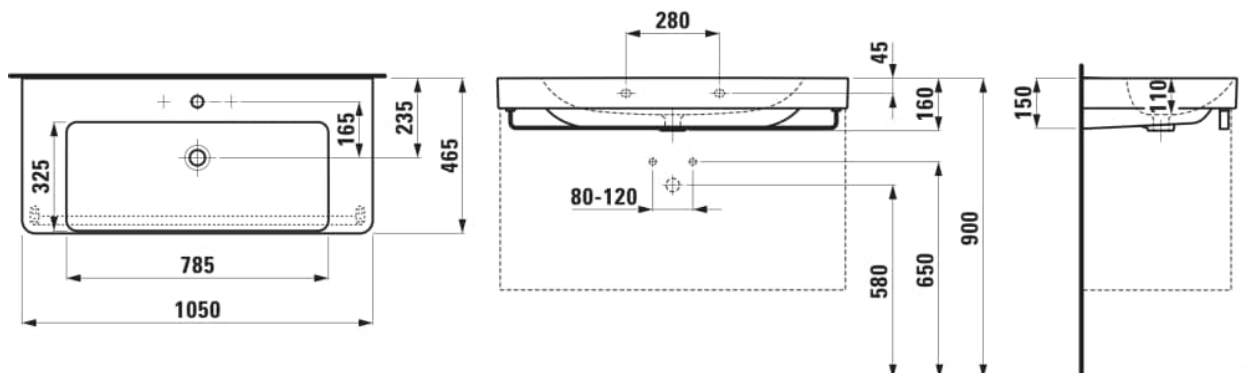

PRO X

Washbasin, with side shelves

DIMENSIONS

Length	1050 mm
Width	465 mm
Height	160 mm

COLOURS AND FINISHES

000 White

#option

104 - one tap hole, centre

#mountingAccessoriesExcluded_text

Mounting set M10 x 140 mm, order no. H899882

Bowl position : Central

Commodity Code/Import Code Number for Foreign Trad : 69109000

Fixing kit : Not included

Glazed base

Installation type : Vanity, Wall-hung

Integrated shelf

Internal Shape : Rectangular

Material : Ceramics

Net weight (kg) : 27

Number of fixing points : 2

Plug and Waste : Not included

Shape : Rectangular

Shelf position : On both sides

Taphole configuration : 1 taphole in the middle

Waste : Not included

TECHNICAL DRAWINGS

COMPATIBLE WITH

LANI Towel frame 1000 x 420 for washbasins
Kartell • LAUFEN, MEDA,
LUA, LAUFEN PRO S

H386966...0001

Towel holder lateral, right