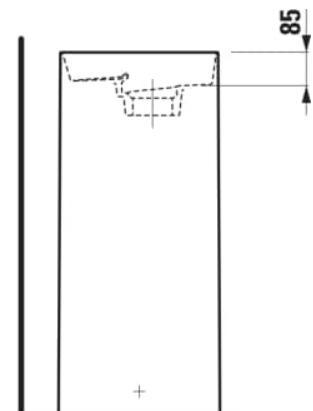

### DIMENSIONS

Length	380 mm
Width	400 mm
Height	900 mm

### #option

112 - without tap hole, without overflow

Back glazed

Bowl position : Central

Fixing kit : Included

Installation type : Floor-standing

Internal Shape : Round

Material : Ceramics

Net weight (kg) : 36

Number of fixing points : 2

Plug and Waste : Included

Shape : Round

Taphole configuration : No tapholes

Trap : Included

Waste : Included

Without overflow

## TECHNICAL DRAWINGS