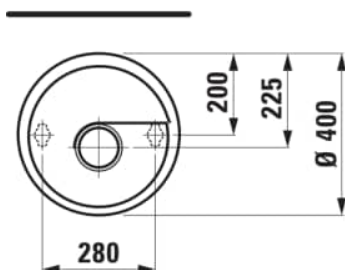

### DIMENSIONS

Length	380 mm
Width	400 mm
Height	900 mm

### #option

112 - without tap hole, without overflow

Back glazed

Bowl position : Central

Fixing kit : Included

Installation type : Floor-standing

Internal Shape : Round

Material : Ceramics

Net weight (kg) : 36

Number of fixing points : 2

Plug and Waste : Included

Shape : Round

Taphole configuration : No tapholes

Trap : Included

Waste : Included

Without overflow

## TECHNICAL DRAWINGS