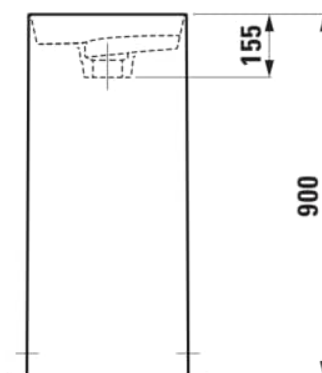

### DIMENSIONS

Length	380 mm
Width	400 mm
Height	900 mm

### #option

112 - without tap hole, without overflow

Back glazed

Bowl position : Central

Fixing kit : Included

Installation type : Floor-standing

Internal Shape : Round

Material : Ceramics

Net weight (kg) : 36

Number of fixing points : 2

Plug and Waste : Included

Shape : Round

Taphole configuration : No tapholes

Trap : Included

Waste : Included

Without overflow

## TECHNICAL DRAWINGS