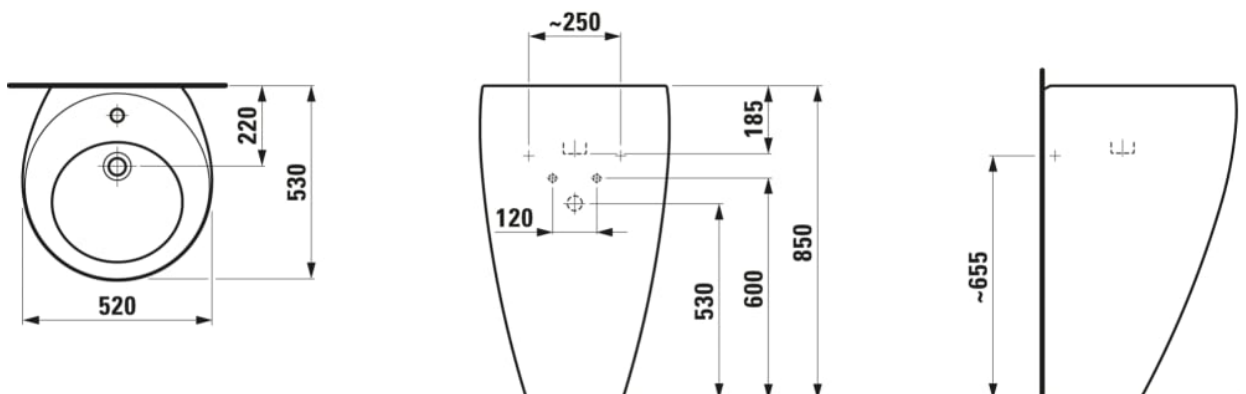

TECHNICAL DRAWINGS