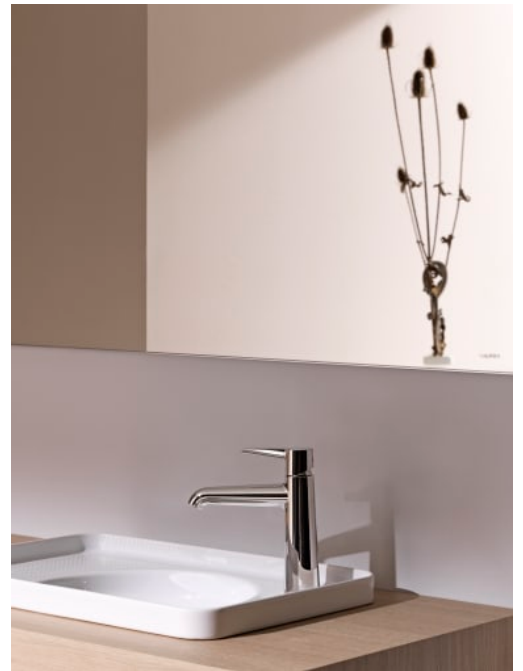

## VAL

Simple architectural lines, extremely narrow edges and finely textured surfaces make the washbasins of VAL by Konstantin Grcic globally unique. Forms and textures not previously possible in sanitary ceramics are realised in an exciting collection which includes washbasins, WC and bidets, bathtubs, faucets and accessories.