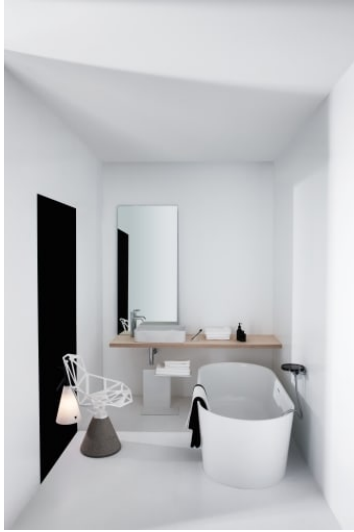

## VAL

Simple architectural lines, extremely narrow edges and finely textured surfaces make the washbasins of VAL by Konstantin Grcic globally unique. Forms and textures not previously possible in sanitary ceramics are realised in an exciting collection which includes washbasins, WC and bidets, bathtubs, faucets and accessories.