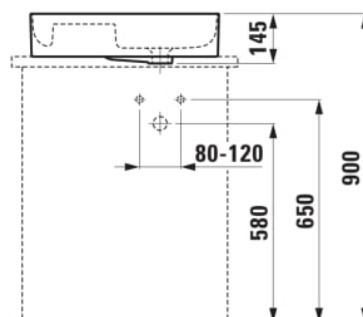

VAL

Bowl washbasin, with semi-wet area (islet)

DIMENSIONS

Length	550 mm
Width	360 mm
Height	125 mm

COLOURS AND FINISHES

000 White

#option

109 - without tap hole

Basin capacity (l) : 0

Bowl position : Right

Commodity Code/Import Code Number for Foreign Trad : 69101000

Installation type : Bowl / On countertop

Internal Shape : Rectangular

Material : Saphirkeramik

Net weight (kg) : 9.5

Shape : Rectangular

Taphole configuration : No tapholes

TECHNICAL DRAWINGS

COMPATIBLE WITH

Countertop 800, with center cut-out, 80 mm thick, incl. 2 mounting brackets

**H419101151...1**

Countertop 800, with center cut-out, 80 mm thick, with tap cut-out, incl. 2 mounting brackets

**H419105151...1**

Countertop 1000, with center cut-out, 80 mm thick, incl. 2 mounting brackets

**H419111151...1**

Countertop 1000, with center cut-out, 80 mm thick, with tap cut-out, incl. 2 mounting brackets