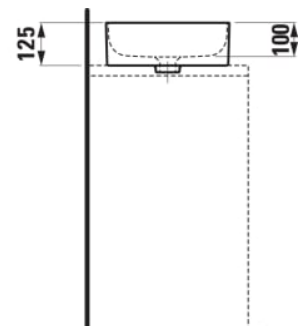

VAL

Bowl washbasin, with semi-wet area (islet)

DIMENSIONS

Length	550 mm
Width	360 mm
Height	125 mm

COLOURS AND FINISHES

000 White

#option

109 - without tap hole

Basin capacity (l) : 0

Bowl position : Right

Commodity Code/Import Code Number for Foreign Trad : 69101000

Installation type : Bowl / On countertop

Internal Shape : Rectangular

Material : Saphirkeramik

Net weight (kg) : 9.5

Shape : Rectangular

Taphole configuration : No tapholes

TECHNICAL DRAWINGS

COMPATIBLE WITH

Countertop 800, with center cut-out, 80 mm thick, incl. 2 mounting brackets

**H419101151...1**

Countertop 800, with center cut-out, 80 mm thick, with tap cut-out, incl. 2 mounting brackets

**H419105151...1**

Countertop 1000, with center cut-out, 80 mm thick, incl. 2 mounting brackets

**H419111151...1**

Countertop 1000, with center cut-out, 80 mm thick, with tap cut-out, incl. 2 mounting brackets