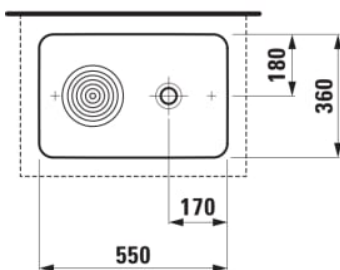

VAL

Bowl washbasin, with semi-wet area (islet)

DIMENSIONS

Length	550 mm
Width	360 mm
Height	125 mm

COLOURS AND FINISHES

000 White

#option

109 - without tap hole

Basin capacity (l) : 0

Bowl position : Right

Commodity Code/Import Code Number for Foreign Trad : 69101000

Installation type : Bowl / On countertop

Internal Shape : Rectangular

Material : Saphirkeramik

Net weight (kg) : 9.5

Shape : Rectangular

Taphole configuration : No tapholes

TECHNICAL DRAWINGS

COMPATIBLE WITH

Countertop 800, with center cut-out, 80 mm thick, incl. 2 mounting brackets

**H419101151...1**

Countertop 800, with center cut-out, 80 mm thick, with tap cut-out, incl. 2 mounting brackets

**H419105151...1**

Countertop 1000, with center cut-out, 80 mm thick, incl. 2 mounting brackets

**H419111151...1**

Countertop 1000, with center cut-out, 80 mm thick, with tap cut-out, incl. 2 mounting brackets