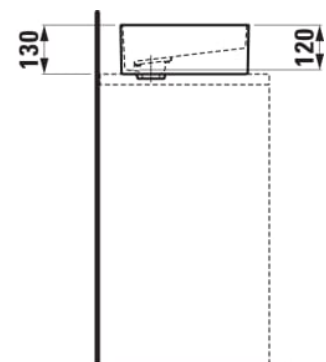

TECHNICAL DRAWINGS