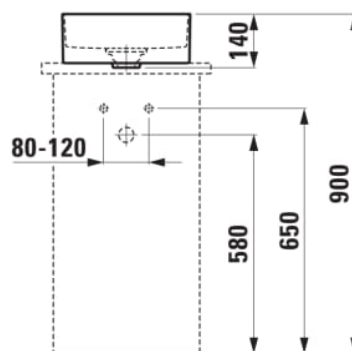

TECHNICAL DRAWINGS