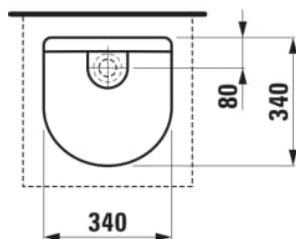

TECHNICAL DRAWINGS