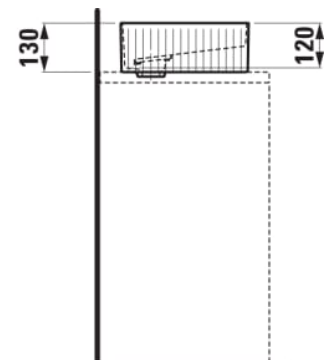

SONAR

Bowl washbasin with surface structure, incl. ceramic waste cover

DIMENSIONS

Length	340 mm
Width	340 mm
Height	130 mm

COLOURS AND FINISHES

000 White

#option

112 - without tap hole, without overflow

#mountingAccessoriesExcluded_text

Siphon DN 32 chrome, order no. 374980

Basin capacity (l) : 0

Bowl length (mm) : 340

Bowl position : Central

Bowl width (mm) : 340

Fixing kit : Included

Installation type : Bowl / On countertop

Internal Shape : Soft

Material : Saphirkeramik

Net weight (kg) : 5.5

Plug and Waste : Included

Shape : Soft

Taphole configuration : No tapholes

Waste : Included

TECHNICAL DRAWINGS