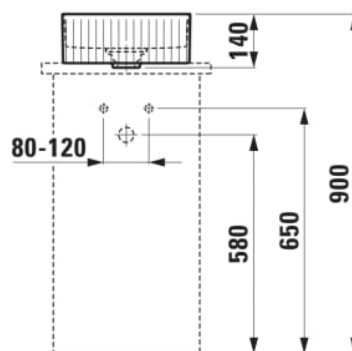

SONAR

Bowl washbasin with surface structure, incl. ceramic waste cover

DIMENSIONS

Length	340 mm
Width	340 mm
Height	130 mm

COLOURS AND FINISHES

000 White

#option

112 - without tap hole, without overflow

#mountingAccessoriesExcluded_text

Siphon DN 32 chrome, order no. 374980

Basin capacity (l) : 0

Bowl length (mm) : 340

Bowl position : Central

Bowl width (mm) : 340

Fixing kit : Included

Installation type : Bowl / On countertop

Internal Shape : Soft

Material : Saphirkeramik

Net weight (kg) : 5.5

Plug and Waste : Included

Shape : Soft

Taphole configuration : No tapholes

Waste : Included

TECHNICAL DRAWINGS