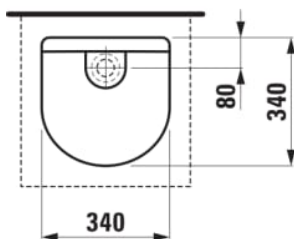

SONAR

Bowl washbasin with surface structure, incl. ceramic waste cover

DIMENSIONS

Length	340 mm
Width	340 mm
Height	130 mm

COLOURS AND FINISHES

000 White

#option

112 - without tap hole, without overflow

#mountingAccessoriesExcluded_text

Siphon DN 32 chrome, order no. 374980

Basin capacity (l) : 0

Bowl length (mm) : 340

Bowl position : Central

Bowl width (mm) : 340

Fixing kit : Included

Installation type : Bowl / On countertop

Internal Shape : Soft

Material : Saphirkeramik

Net weight (kg) : 5.5

Plug and Waste : Included

Shape : Soft

Taphole configuration : No tapholes

Waste : Included

TECHNICAL DRAWINGS