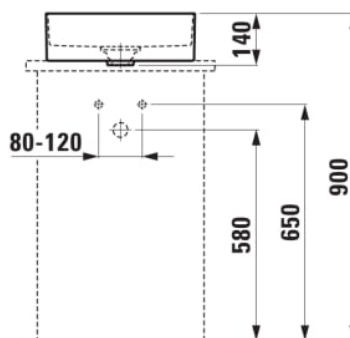

TECHNICAL DRAWINGS