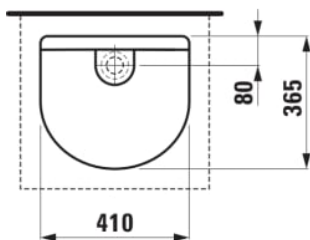

TECHNICAL DRAWINGS