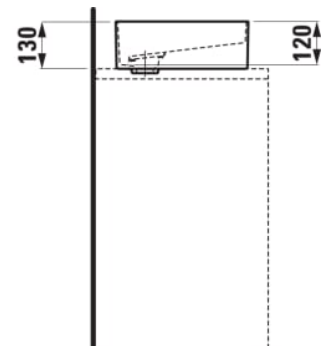

TECHNICAL DRAWINGS