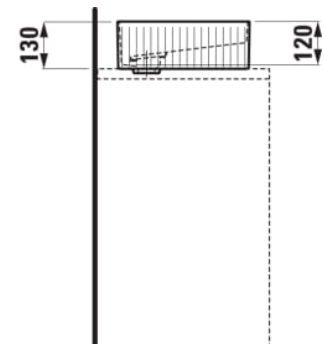

TECHNICAL DRAWINGS