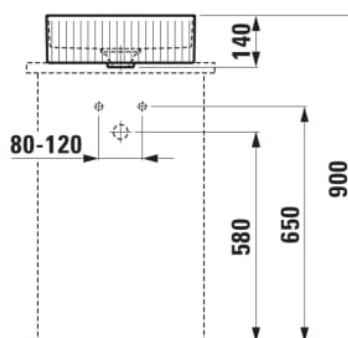

TECHNICAL DRAWINGS