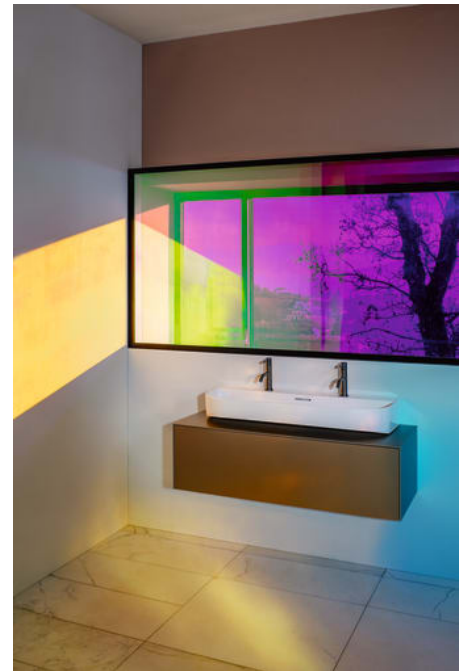

SONAR

Designed by internationally acclaimed Patricia Urquiola, SONAR draws inspiration from sound waves and water - uniting lightness and strength through the advanced materiality of Saphirkeramik to create refined, architectural forms for the bathroom.