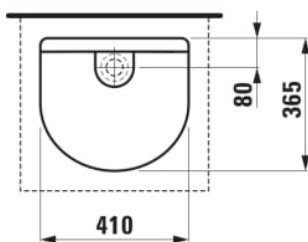

TECHNICAL DRAWINGS