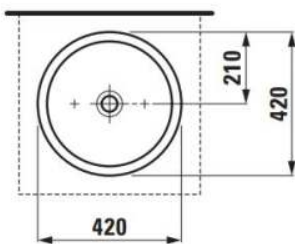

PRO

Bowl washbasin

DIMENSIONS

Length	420 mm
Width	420 mm
Height	140 mm

COLOURS AND FINISHES

000 White

#option

109 - without tap hole

Bowl length (mm) : 420

Bowl position : Central

Bowl width (mm) : 420

Commodity Code/Import Code Number for Foreign Trad : 69101000

Fixing kit : Included

Installation type : Bowl / On countertop

Internal Shape : Round

Material : Ceramics

Net weight (kg) : 9.2

Overflow type : Standard

Shape : Round

Taphole configuration : No tapholes

TECHNICAL DRAWINGS

COMPATIBLE WITH

Countertop 800, with center cut-out, 80 mm thick, incl. 2 mounting brackets

H419101151...1

Countertop 800, with center cut-out, 80 mm thick, with tap cut-out, incl. 2 mounting brackets

H419105151...1

Countertop 1000, with center cut-out, 80 mm thick, incl. 2 mounting brackets

H419111151...1