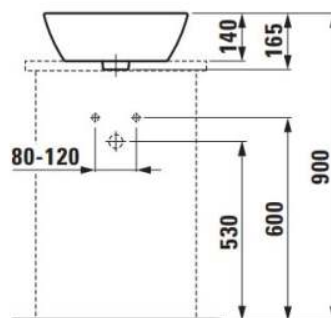

PRO

Bowl washbasin

DIMENSIONS

Length	420 mm
Width	420 mm
Height	140 mm

COLOURS AND FINISHES

000 White

#option

109 - without tap hole

Bowl length (mm) : 420

Bowl position : Central

Bowl width (mm) : 420

Commodity Code/Import Code Number for Foreign Trad : 69101000

Fixing kit : Included

Installation type : Bowl / On countertop

Internal Shape : Round

Material : Ceramics

Net weight (kg) : 9.2

Overflow type : Standard

Shape : Round

Taphole configuration : No tapholes

TECHNICAL DRAWINGS

COMPATIBLE WITH

Countertop 800, with center cut-out, 80 mm thick, incl. 2 mounting brackets

Countertop 1000, with center cut-out, 80 mm thick, with tap cut-out, incl. 2 mounting brackets

H419115151...1

Countertop 1200, with center cut-out, 80 mm thick, incl. 2 mounting brackets

H419121151...1

Countertop 1200, with cut-out left, 80 mm thick, incl. 2 mounting brackets