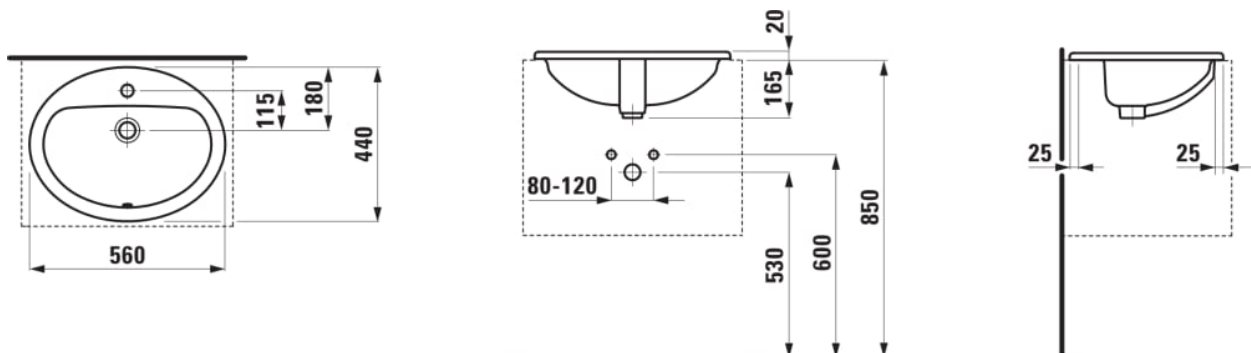

## Drop-in washbasin

**DIMENSIONS**

Length	560 mm
Width	440 mm
Height	20 mm

**COLOURS AND FINISHES**

000 White

**#option**

104 - one tap hole, centre

#mountingAccessoriesExcluded\_text

Silicon caoutchouc

Bowl length (mm) : 470

Bowl position : Central

Bowl width (mm) : 290

Commodity Code/Import Code Number for Foreign Trad : 69101000

Installation type : Drop-in / Countertop

Internal Shape : Oval

Material : Ceramics

Net weight (kg) : 7.3

Overflow type : Standard

Shape : Oval

Taphole configuration : 1 taphole in the middle

**TECHNICAL DRAWINGS**