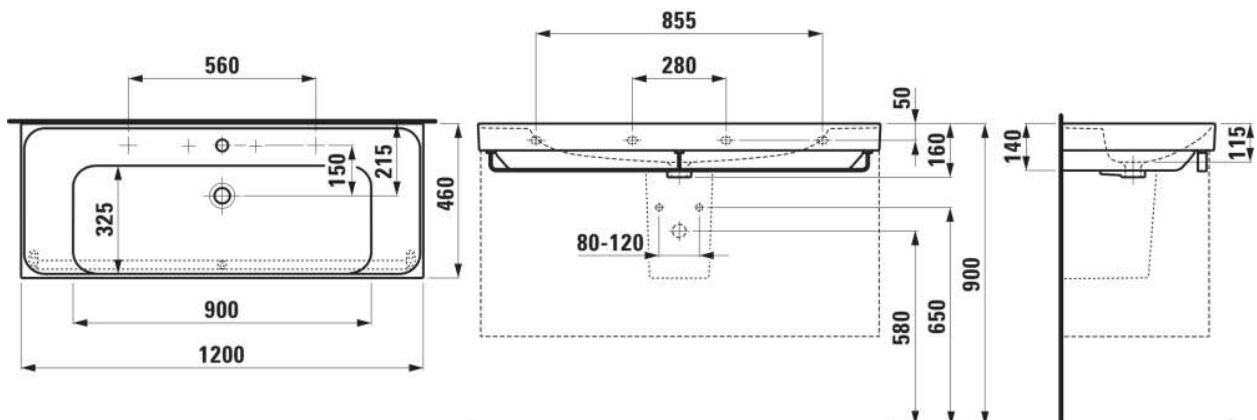

MEDA

Washbasin

DIMENSIONS

Length	1200 mm
Width	460 mm
Height	80 mm

COLOURS AND FINISHES

000 White

#option

111 - one tap hole, without overflow

Bowl position : Central

Commodity Code/Import Code Number for Foreign Trad : 69109000

Fixing kit : Not included

Glazed base

Installation type : Vanity, Wall-hung

Integrated shelf

Internal Shape : Rectangular

Material : Ceramics

Net weight (kg) : 29.2

Number of fixing points : 4

Optional towel holder

Shape : Rectangular

Taphole configuration : 1 taphole in the middle

Waste : Not included

Without overflow

TECHNICAL DRAWINGS

COMPATIBLE WITH

Basin mixer, projection 110 mm, fixed spout, with pop-up waste

HF506603100000

Vanity unit, 2 drawers, matches washbasin H814111

H421632011...1

Open waste with ceramic valve cover plate