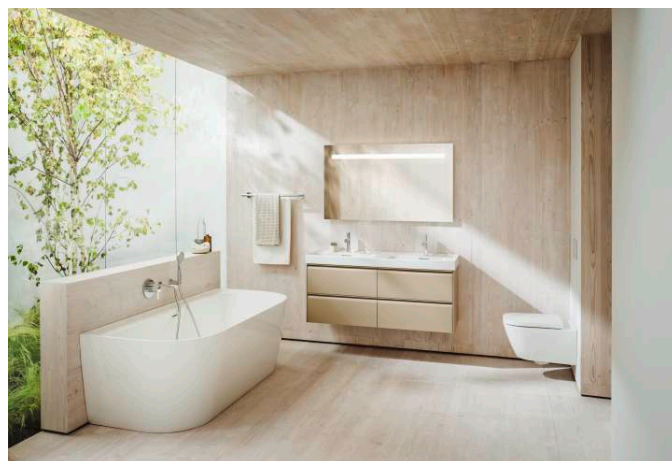

MEDA

Double washbasin

DIMENSIONS

Length	1300 mm
Width	460 mm
Height	80 mm

COLOURS AND FINISHES

<input type="checkbox"/>	000 White
--------------------------	-----------

#option

104 - one tap hole, centre

Glazed base

Installation type : Vanity, Wall-hung

Integrated shelf

Internal Shape : Rectangular

Material : Ceramics

Net weight (kg) : 32.2

Number of fixing points : 4

Optional towel holder

Overflow type : Standard

Shape : Rectangular

Taphole configuration : 1 taphole in the middle

Waste : Not included

TECHNICAL DRAWINGS

COMPATIBLE WITH

Basin mixer, projection 110 mm, fixed spout, with pop-up waste

H381129...0001

MEDA

Versatile and timeless. The MEDA collection effortlessly complements any setting, from rental apartment to hotel suite, while reflecting the proven virtues of Swiss design; clarity, functionality and attention to detail. A style emblematic of Swiss designer Peter Wirz and his design firm Vetica.