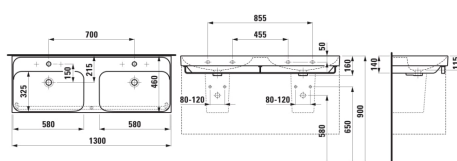

MEDA

Double washbasin

DIMENSIONS

Length	1300 mm
Width	460 mm
Height	80 mm

COLOURS AND FINISHES

<input type="checkbox"/>	000 White
--------------------------	-----------

#option

104 - one tap hole, centre

#mountingAccessoriesExcluded_text

2x Mounting set M10 x 140 mm, order no. H899882

Bowl position : Left, Right

Commodity Code/Import Code Number for Foreign Trad : 69109000

Double basin

Fixing kit : Not included

Glazed base

Installation type : Vanity, Wall-hung

Integrated shelf

Internal Shape : Rectangular

Material : Ceramics

Net weight (kg) : 32.2

Number of fixing points : 4

Optional towel holder

Overflow type : Standard

Shape : Rectangular

Taphole configuration : 1 taphole in the middle

Waste : Not included

TECHNICAL DRAWINGS

COMPATIBLE WITH

Basin mixer, projection 110 mm, fixed spout, with pop-up waste