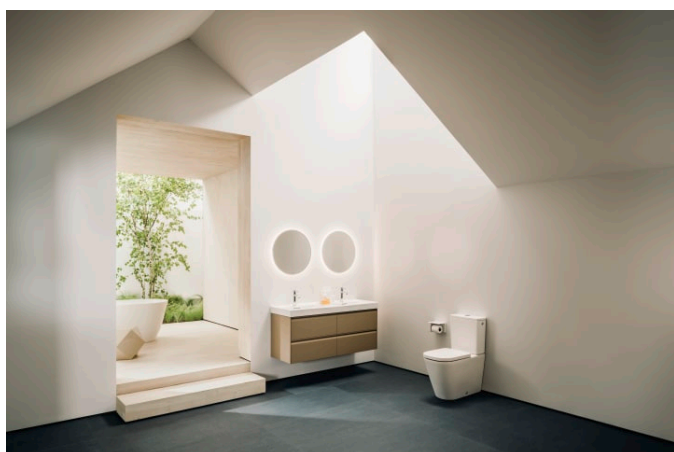

MEDA

Double washbasin

DIMENSIONS

Length	1300 mm
Width	460 mm
Height	80 mm

COLOURS AND FINISHES

<input type="checkbox"/>	000 White
--------------------------	-----------

#option

104 - one tap hole, centre

Glazed base

Installation type : Vanity, Wall-hung

Integrated shelf

Internal Shape : Rectangular

Material : Ceramics

Net weight (kg) : 32.2

Number of fixing points : 4

Optional towel holder

Overflow type : Standard

Shape : Rectangular

Taphole configuration : 1 taphole in the middle

Waste : Not included

TECHNICAL DRAWINGS

COMPATIBLE WITH

Basin mixer, projection 110 mm, fixed spout, with pop-up waste

H381129...0001

MEDA

Versatile and timeless. The MEDA collection effortlessly complements any setting, from rental apartment to hotel suite, while reflecting the proven virtues of Swiss design; clarity, functionality and attention to detail. A style emblematic of Swiss designer Peter Wirz and his design firm Vetica.