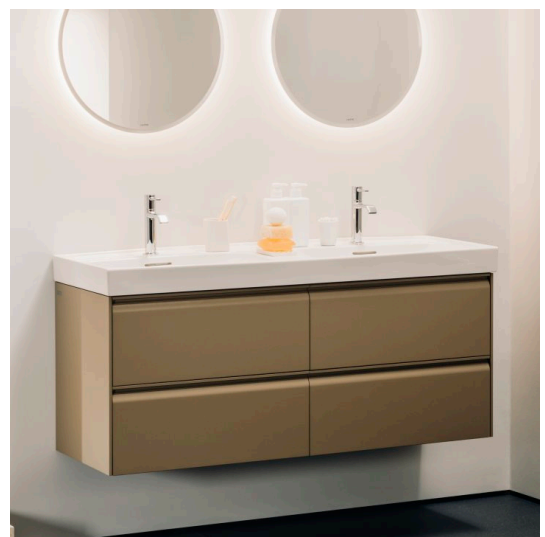

MEDA

Double washbasin

DIMENSIONS

Length	1300 mm
Width	460 mm
Height	80 mm

COLOURS AND FINISHES

<input type="checkbox"/>	000 White
--------------------------	-----------

#option

104 - one tap hole, centre

Glazed base

Installation type : Vanity, Wall-hung

Integrated shelf

Internal Shape : Rectangular

Material : Ceramics

Net weight (kg) : 32.2

Number of fixing points : 4

Optional towel holder

HF506603100000

Vanity unit, 4 drawers, matches washbasin H814112

H421644011...1

Open waste with ceramic valve cover plate

H898184...0001

Semi-pedestal for washbasin

H819951...0001

Towel holder Reling 1300 mm

H381129...0001

MEDA

Versatile and timeless. The MEDA collection effortlessly complements any setting, from rental apartment to hotel suite, while reflecting the proven virtues of Swiss design; clarity, functionality and attention to detail. A style emblematic of Swiss designer Peter Wirz and his design firm Vetica.