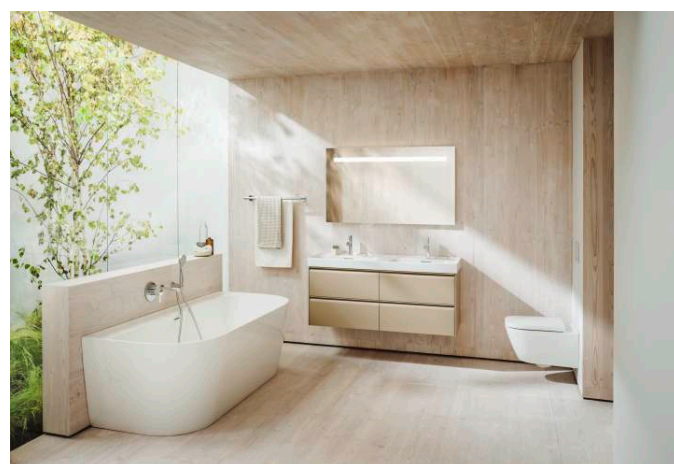

MEDA

Double washbasin

DIMENSIONS

Length	1300 mm
Width	460 mm
Height	80 mm

COLOURS AND FINISHES

000 White

#option

108 - three tap holes

Bowl position : Left, Right

Commodity Code/Import Code Number for Foreign Trad : 69109000

Double basin

Fixing kit : Not included

Glazed base

Installation type : Vanity, Wall-hung

Integrated shelf

Internal Shape : Rectangular

H898184...0001

Semi-pedestal for
washbasin

H819951...0001

Towel holder Reling 1300
mm

H381129...0001

MEDA

Versatile and timeless. The MEDA collection effortlessly complements any setting, from rental apartment to hotel suite, while reflecting the proven virtues of Swiss design; clarity, functionality and attention to detail. A style emblematic of Swiss designer Peter Wirz and his design firm Vetica.