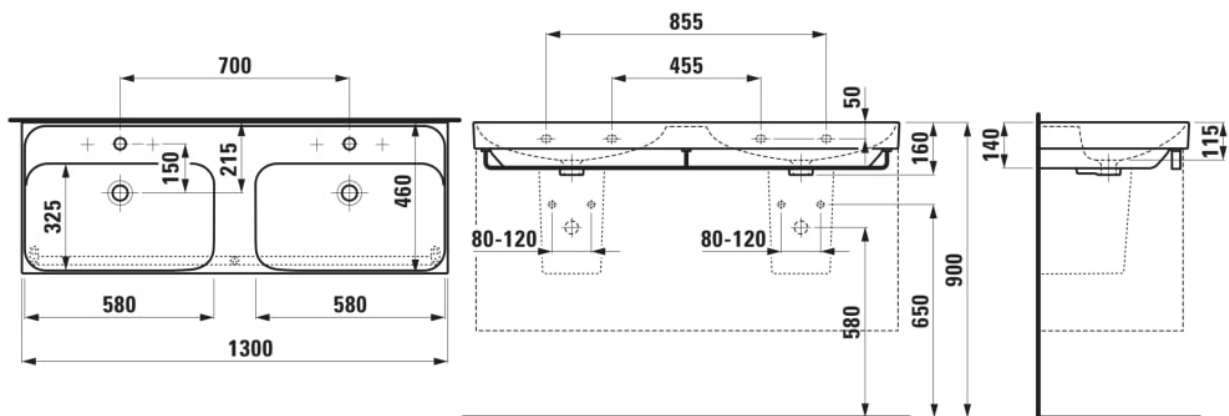

MEDA

Double washbasin

DIMENSIONS

Length	1300 mm
Width	460 mm
Height	80 mm

COLOURS AND FINISHES

000 White

#option

108 - three tap holes

Bowl position : Left, Right

Commodity Code/Import Code Number for Foreign Trad : 69109000

Double basin

Fixing kit : Not included

Glazed base

Installation type : Vanity, Wall-hung

Integrated shelf

Internal Shape : Rectangular

Material : Ceramics

Net weight (kg) : 32.2

Number of fixing points : 4

Optional towel holder

Overflow type : Standard

Shape : Rectangular

Taphole configuration : 3 tapholes

Waste : Not included

TECHNICAL DRAWINGS

COMPATIBLE WITH

3-hole basin mixer,
projection 110 mm, fixed
spout, with pop-up waste

HF506611100000

Vanity unit, 4 drawers,
matches washbasin
H814112

H421644011...1

Open waste with ceramic
valve cover plate