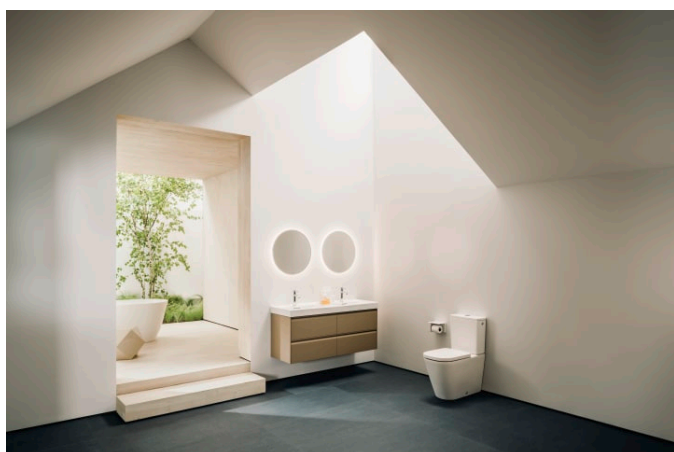

MEDA

Double washbasin

DIMENSIONS

Length	1300 mm
Width	460 mm
Height	80 mm

COLOURS AND FINISHES

000 White

#option

108 - three tap holes

Bowl position : Left, Right

Commodity Code/Import Code Number for Foreign Trad : 69109000

Double basin

Fixing kit : Not included

Glazed base

Installation type : Vanity, Wall-hung

Integrated shelf

Internal Shape : Rectangular

TECHNICAL DRAWINGS

COMPATIBLE WITH

3-hole basin mixer,
projection 110 mm, fixed
spout, with pop-up waste

HF506611100000

Vanity unit, 4 drawers,
matches washbasin
H814112

H421644011...1

Open waste with ceramic
valve cover plate

H898184...0001

Semi-pedestal for
washbasin

H819951...0001

Towel holder Reling 1300
mm

H381129...0001

MEDA

Versatile and timeless. The MEDA collection effortlessly complements any setting, from rental apartment to hotel suite, while reflecting the proven virtues of Swiss design; clarity, functionality and attention to detail. A style emblematic of Swiss designer Peter Wirz and his design firm Vetica.