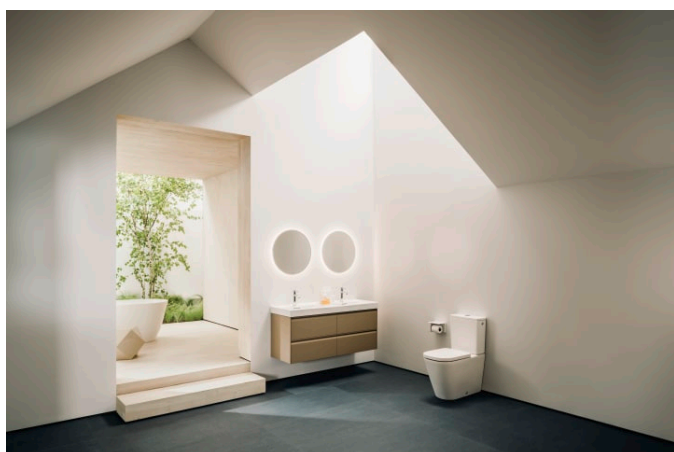

## Double washbasin

**DIMENSIONS**

Length	1300 mm
Width	460 mm
Height	80 mm

**COLOURS AND FINISHES**

□ 000 White

**#option**

109 - without tap hole

Bowl position : Left, Right

## MEDA

Versatile and timeless. The MEDA collection effortlessly complements any setting, from rental apartment to hotel suite, while reflecting the proven virtues of Swiss design; clarity, functionality and attention to detail. A style emblematic of Swiss designer Peter Wirz and his design firm Vetica.