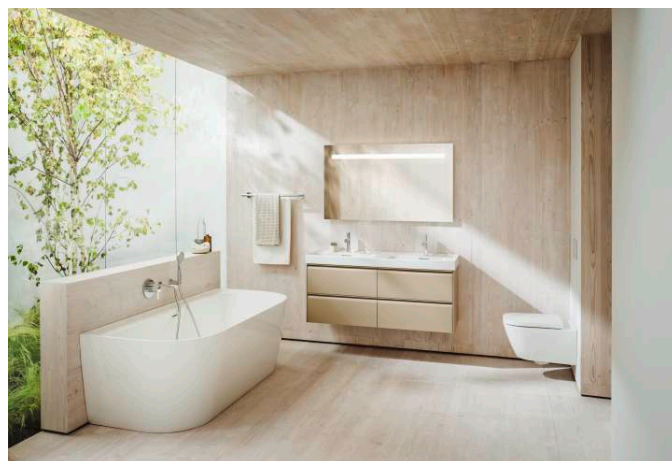

## Double washbasin

**DIMENSIONS**

Length	1300 mm
Width	460 mm
Height	80 mm

**COLOURS AND FINISHES**

□ 000 White

**#option**

109 - without tap hole

Bowl position : Left, Right

## MEDA

Versatile and timeless. The MEDA collection effortlessly complements any setting, from rental apartment to hotel suite, while reflecting the proven virtues of Swiss design; clarity, functionality and attention to detail. A style emblematic of Swiss designer Peter Wirz and his design firm Vetica.