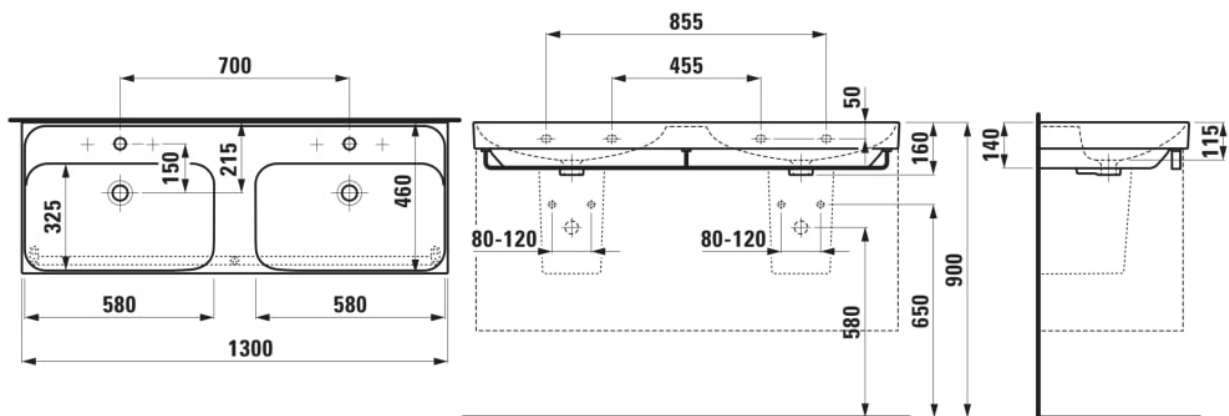

## Double washbasin

**DIMENSIONS**

Length	1300 mm
Width	460 mm
Height	80 mm

**COLOURS AND FINISHES**

□ 000 White

**#option**

109 - without tap hole

Bowl position : Left, Right

Commodity Code/Import Code Number for Foreign Trad : 69109000

Double basin

Fixing kit : Not included

Glazed base

Installation type : Vanity, Wall-hung

Integrated shelf

Internal Shape : Rectangular

Material : Ceramics

Net weight (kg) : 32.2

Number of fixing points : 4

Optional towel holder

Overflow type : Standard

Shape : Rectangular

Taphole configuration : No tapholes

Waste : Not included

**TECHNICAL DRAWINGS**

## COMPATIBLE WITH

Wall-mounted mixer for Simibox 2-Point, projection 150 mm, fixed spout

**HF506622100000**

Vanity unit, 4 drawers, matches washbasin H814112

**H421644011...1**

Open waste with ceramic valve cover plate