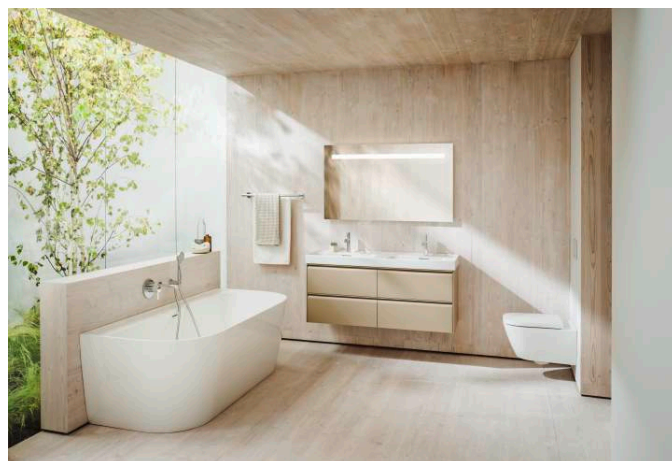

COMPATIBLE WITH

Basin mixer, projection 110 mm, fixed spout, with pop-up waste

HF506603100000

Vanity unit, 4 drawers, matches washbasin H814112

H421644011...1

Open waste with ceramic valve cover plate

H898184...0001

Outlet valve chromed

H8954390000001

Semi-pedestal for washbasin

H819951...0001

Towel holder Reling 1300 mm

H381129...0001