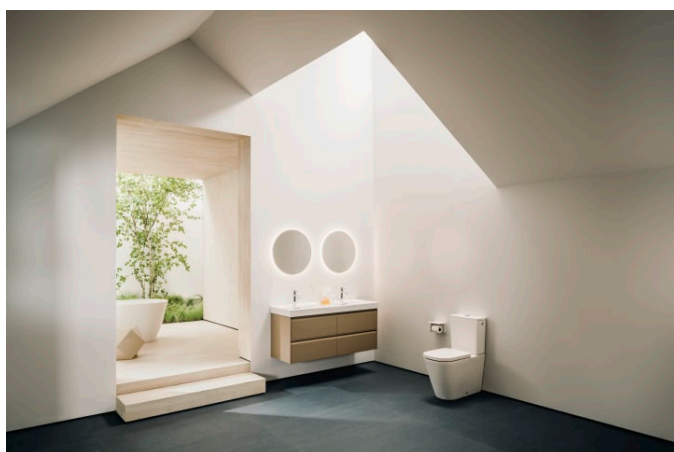

COMPATIBLE WITH

Basin mixer, projection 110 mm, fixed spout, with pop-up waste

HF506603100000

Vanity unit, 4 drawers, matches washbasin H814112

H421644011...1

Open waste with ceramic valve cover plate

H898184...0001

Outlet valve chromed

H8954390000001

Semi-pedestal for washbasin

H819951...0001

Towel holder Reling 1300 mm

H381129...0001