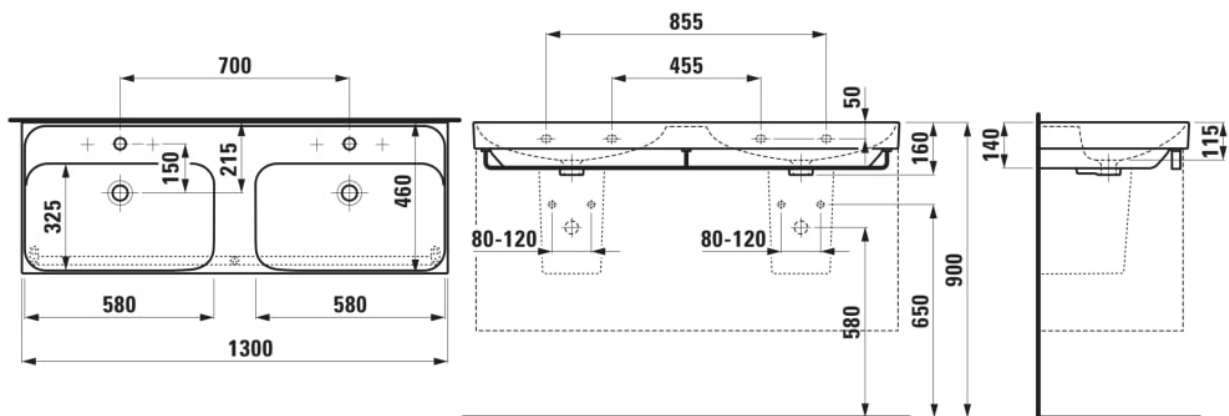

MEDA

Double washbasin

DIMENSIONS

Length	1300 mm
Width	460 mm
Height	80 mm

COLOURS AND FINISHES

□ 000 White

#option

111 - one tap hole, without overflow

Bowl position : Left, Right

Commodity Code/Import Code Number for Foreign Trad : 69109000

Double basin

Fixing kit : Not included

Glazed base

Installation type : Vanity, Wall-hung

Integrated shelf

Internal Shape : Rectangular

Material : Ceramics

Net weight (kg) : 32.2

Number of fixing points : 4

Optional towel holder

Shape : Rectangular

Taphole configuration : 1 taphole in the middle

Waste : Not included

Without overflow

TECHNICAL DRAWINGS

COMPATIBLE WITH

Basin mixer, projection 110 mm, fixed spout, with pop-up waste

HF506603100000

Vanity unit, 4 drawers, matches washbasin H814112

H421644011...1

Open waste with ceramic valve cover plate