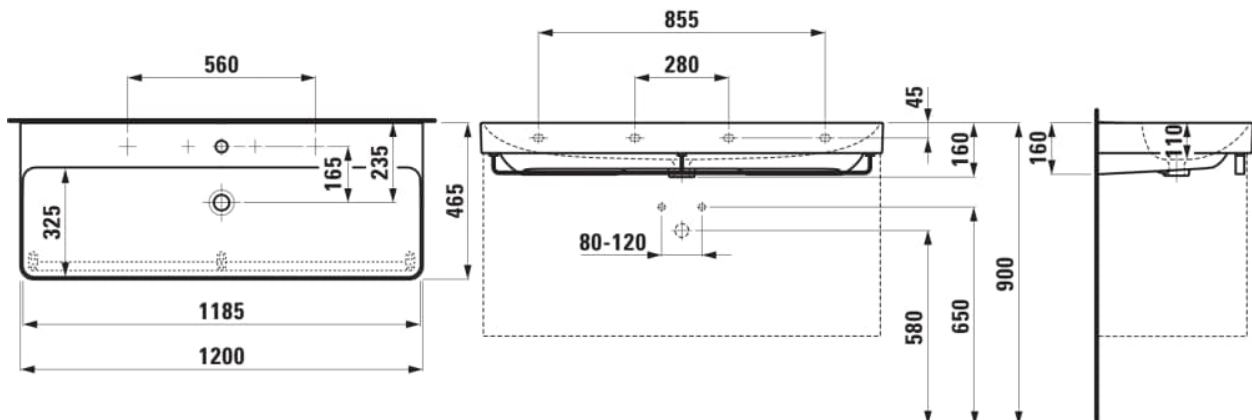

## Double washbasin, 1 basin bowl

**DIMENSIONS**

Length	1200 mm
Width	465 mm
Height	160 mm

**COLOURS AND FINISHES**

000 White

**#option**

104 - one tap hole, centre

Bowl position : Central

Commodity Code/Import Code Number for Foreign Trad : 69109000

Fixing kit : Not included

Glazed base

Installation type : Vanity, Wall-hung

Internal Shape : Rectangular

Material : Ceramics

Net weight (kg) : 31.9

Number of fixing points : 4

Plug and Waste : Not included

Shape : Rectangular

Taphole configuration : 1 taphole in the middle

Waste : Not included

**TECHNICAL DRAWINGS**