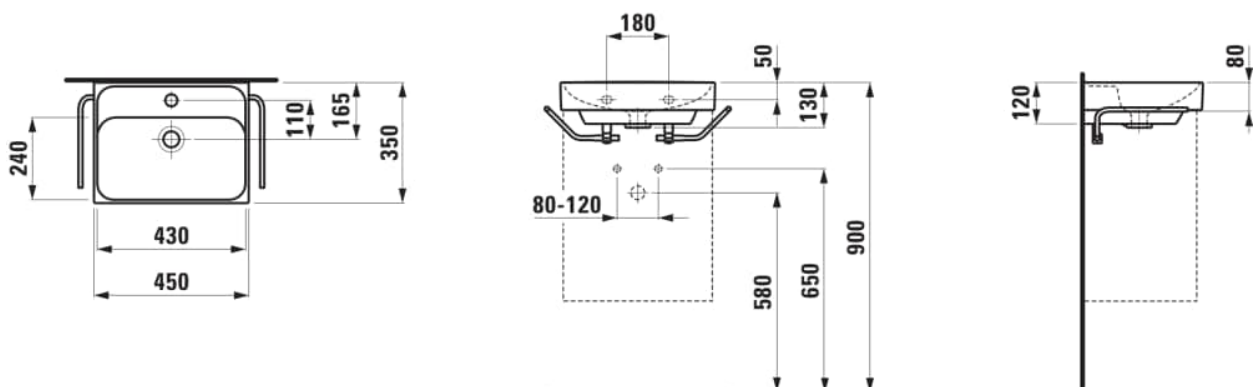

MEDA

Small washbasin

DIMENSIONS

Length	450 mm
Width	350 mm
Height	130 mm

COLOURS AND FINISHES

□ 000 White

#option

104 - one tap hole, centre

Bowl position : Central

Commodity Code/Import Code Number for Foreign Trad : 69101000

Fixing kit : Not included

Installation type : Vanity, Wall-hung

Internal Shape : Rectangular

Material : Ceramics

Net weight (kg) : 9

Number of fixing points : 2

Optional towel holder

Overflow type : Standard

Plug and Waste : Not included

Shape : Rectangular

Small(washbasin)

Taphole configuration : 1 taphole in the middle

Waste : Not included

TECHNICAL DRAWINGS

COMPATIBLE WITH

Basin mixer, projection 95 mm, fixed spout, with pop-up waste

HF506601100000

Vanity unit, 1 door, left hinged, matches washbasin H815111

H421541011...1

Vanity unit, 1 door, right hinged, matches washbasin H815111