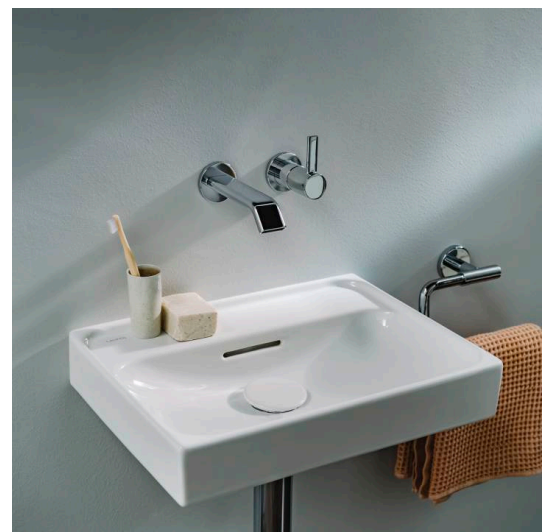

MEDA

Small washbasin

DIMENSIONS

Length	450 mm
Width	350 mm
Height	130 mm

COLOURS AND FINISHES

□ 000 White

#option

109 - without tap hole

Number of fixing points : 2

Optional towel holder

Overflow type : Standard

Plug and Waste : Not included

Shape : Rectangular

Small(washbasin)

Taphole configuration : No tapholes

Waste : Not included

TECHNICAL DRAWINGS

COMPATIBLE WITH

Wall-mounted mixer for Simibox 2-Point, projection 150 mm, fixed spout

HF506622100000

Vanity unit, 1 door, left hinged, matches washbasin H815111

H421541011...1

Vanity unit, 1 door, right hinged, matches washbasin H815111

H381120...0001

Towel holder Reling 500 mm

H381121...0001

MEDA

Versatile and timeless. The MEDA collection effortlessly complements any setting, from rental apartment to hotel suite, while reflecting the proven virtues of Swiss design; clarity, functionality and attention to detail. A style emblematic of Swiss designer Peter Wirz and his design firm Vetica.