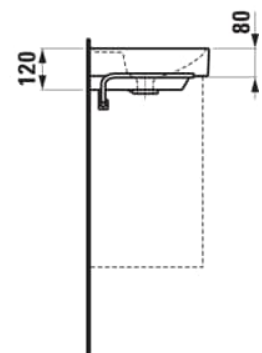

MEDA

Small washbasin

DIMENSIONS

Length	450 mm
Width	350 mm
Height	130 mm

COLOURS AND FINISHES

□ 000 White

#option

109 - without tap hole

Bowl position : Central

Commodity Code/Import Code Number for Foreign Trad : 69101000

Fixing kit : Not included

Installation type : Vanity, Wall-hung

Internal Shape : Rectangular

Material : Ceramics

Net weight (kg) : 9

Number of fixing points : 2

Optional towel holder

Overflow type : Standard

Plug and Waste : Not included

Shape : Rectangular

Small(washbasin)

Taphole configuration : No tapholes

Waste : Not included

TECHNICAL DRAWINGS

COMPATIBLE WITH

Wall-mounted mixer for Simibox 2-Point, projection 150 mm, fixed spout

HF506622100000

Vanity unit, 1 door, left hinged, matches washbasin H815111

H421541011...1

Vanity unit, 1 door, right hinged, matches washbasin H815111