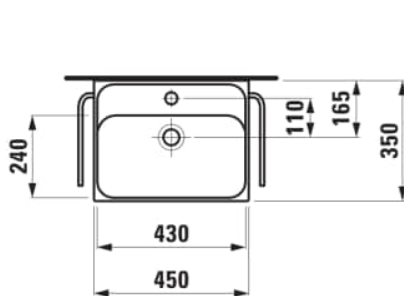

MEDA

Small washbasin

DIMENSIONS

Length	450 mm
Width	350 mm
Height	130 mm

COLOURS AND FINISHES

□ 000 White

#option

109 - without tap hole

Bowl position : Central

Commodity Code/Import Code Number for Foreign Trad : 69101000

Fixing kit : Not included

Installation type : Vanity, Wall-hung

Internal Shape : Rectangular

Material : Ceramics

Net weight (kg) : 9

Number of fixing points : 2

Optional towel holder

Overflow type : Standard

Plug and Waste : Not included

Shape : Rectangular

Small(washbasin)

Taphole configuration : No tapholes

Waste : Not included

TECHNICAL DRAWINGS

COMPATIBLE WITH

Wall-mounted mixer for Simibox 2-Point, projection 150 mm, fixed spout

HF506622100000

Vanity unit, 1 door, left hinged, matches washbasin H815111

H421541011...1

Vanity unit, 1 door, right hinged, matches washbasin H815111