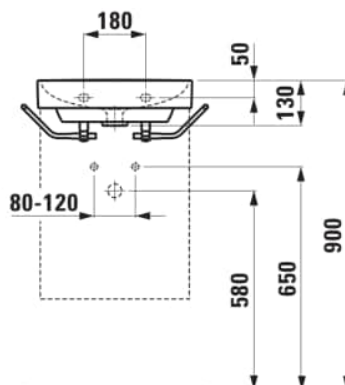

MEDA

Small washbasin

DIMENSIONS

Length	450 mm
Width	350 mm
Height	130 mm

COLOURS AND FINISHES

□ 000 White

#option

109 - without tap hole

Bowl position : Central

Commodity Code/Import Code Number for Foreign Trad : 69101000

Fixing kit : Not included

Installation type : Vanity, Wall-hung

Internal Shape : Rectangular

Material : Ceramics

Net weight (kg) : 9

Number of fixing points : 2

Optional towel holder

Overflow type : Standard

Plug and Waste : Not included

Shape : Rectangular

Small(washbasin)

Taphole configuration : No tapholes

Waste : Not included

TECHNICAL DRAWINGS

COMPATIBLE WITH

Wall-mounted mixer for Simibox 2-Point, projection 150 mm, fixed spout

HF506622100000

Vanity unit, 1 door, left hinged, matches washbasin H815111

H421541011...1

Vanity unit, 1 door, right hinged, matches washbasin H815111