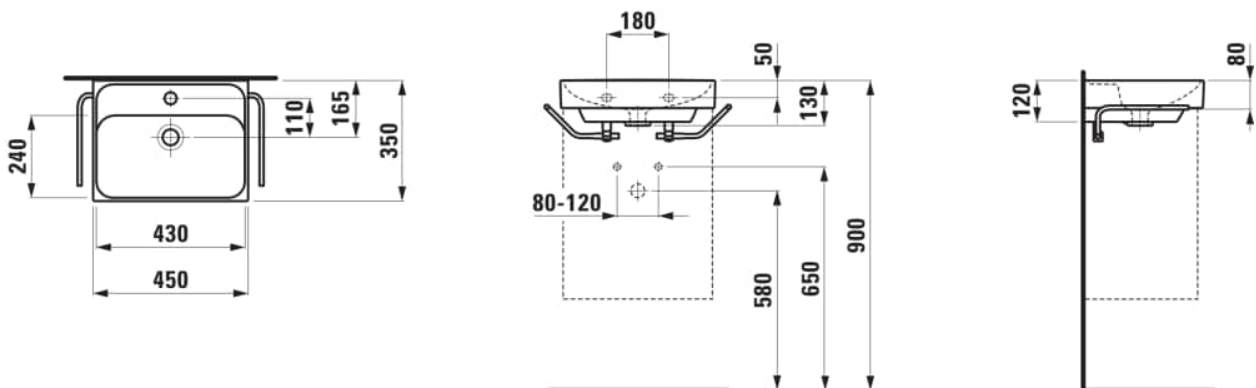

## Small washbasin

**DIMENSIONS**

Length	450 mm
Width	350 mm
Height	130 mm

**COLOURS AND FINISHES**

□ 000 White

**#option**

111 - one tap hole, without overflow

Bowl position : Central  
 Fixing kit : Not included  
 Installation type : Vanity, Wall-hung  
 Internal Shape : Rectangular  
 Material : Ceramics

Net weight (kg) : 9  
 Number of fixing points : 2  
 Optional towel holder  
 Plug and Waste : Not included  
 Shape : Rectangular

Small(washbasin)  
 Taphole configuration : 1 taphole in the middle  
 Waste : Not included  
 Without overflow

## COMPATIBLE WITH

Basin mixer, projection 95 mm, fixed spout, with pop-up waste

**HF506601100000**

Vanity unit, 1 door, left hinged, matches washbasin H815111

**H421541011...1**

Vanity unit, 1 door, right hinged, matches washbasin H815111