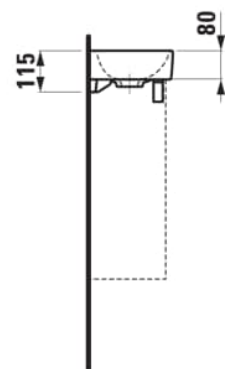

MEDA

Small washbasin, with tap bank right

DIMENSIONS

Length	460 mm
Width	235 mm
Height	90 mm

COLOURS AND FINISHES

□ 000 White

#option

112 - without tap hole, without overflow

#mountingAccessoriesExcluded_text

Mounting set M10 x 140 mm, order no. H899882

Asymmetrical

Bowl position : Left

Commodity Code/Import Code Number for Foreign Trad : 69101000

Compact basin

Fixing kit : Not included

Installation type : Vanity, Wall-hung

Internal Shape : Rectangular

Material : Ceramics

Net weight (kg) : 5.5

Number of fixing points : 2

Optional towel holder

Shape : Rectangular

Small(washbasin)

Taphole configuration : No tapholes

Waste : Not included

Without overflow

TECHNICAL DRAWINGS

COMPATIBLE WITH

Wall-mounted mixer for Simibox 2-Point, projection 150 mm, fixed spout

HF506622100000

Vanity unit, 1 door, right hinged, matches washbasin H815113