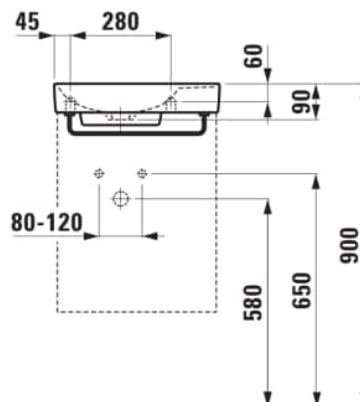

MEDA

Small washbasin, with tap bank right

DIMENSIONS

Length	460 mm
Width	235 mm
Height	90 mm

COLOURS AND FINISHES

□ 000 White

#option

112 - without tap hole, without overflow

#mountingAccessoriesExcluded_text

Mounting set M10 x 140 mm, order no. H899882

Asymmetrical

Bowl position : Left

Commodity Code/Import Code Number for Foreign Trad : 69101000

Compact basin

Fixing kit : Not included

Installation type : Vanity, Wall-hung

Internal Shape : Rectangular

Material : Ceramics

Net weight (kg) : 5.5

Number of fixing points : 2

Optional towel holder

Shape : Rectangular

Small(washbasin)

Taphole configuration : No tapholes

Waste : Not included

Without overflow

TECHNICAL DRAWINGS

COMPATIBLE WITH

Wall-mounted mixer for Simibox 2-Point, projection 150 mm, fixed spout

HF506622100000

Vanity unit, 1 door, right hinged, matches washbasin H815113