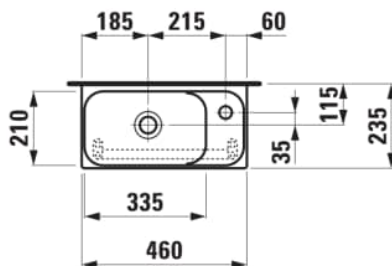

MEDA

Small washbasin, with tap bank right

DIMENSIONS

Length	460 mm
Width	235 mm
Height	90 mm

COLOURS AND FINISHES

□ 000 White

#option

112 - without tap hole, without overflow

#mountingAccessoriesExcluded_text

Mounting set M10 x 140 mm, order no. H899882

Asymmetrical

Bowl position : Left

Commodity Code/Import Code Number for Foreign Trad : 69101000

Compact basin

Fixing kit : Not included

Installation type : Vanity, Wall-hung

Internal Shape : Rectangular

Material : Ceramics

Net weight (kg) : 5.5

Number of fixing points : 2

Optional towel holder

Shape : Rectangular

Small(washbasin)

Taphole configuration : No tapholes

Waste : Not included

Without overflow

TECHNICAL DRAWINGS

COMPATIBLE WITH

Wall-mounted mixer for Simibox 2-Point, projection 150 mm, fixed spout

HF506622100000

Vanity unit, 1 door, right hinged, matches washbasin H815113