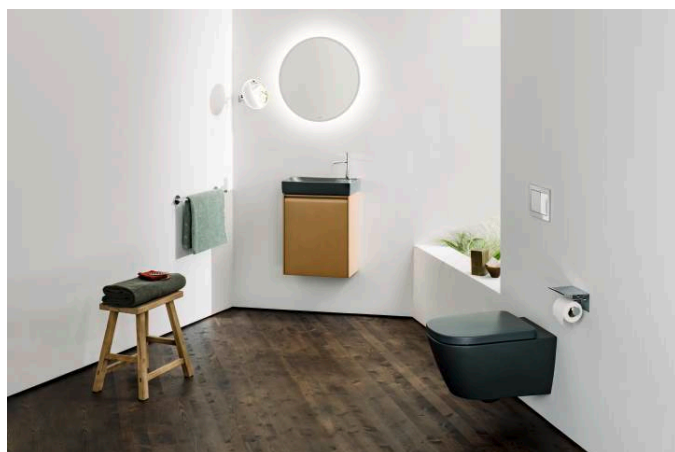

MEDA

Small washbasin, with tap bank right

DIMENSIONS

Length	460 mm
Width	235 mm
Height	90 mm

COLOURS AND FINISHES

□ 000 White

#option

112 - without tap hole, without overflow

Installation type : Vanity, Wall-hung

Internal Shape : Rectangular

Material : Ceramics

Net weight (kg) : 5.5

Number of fixing points : 2

Optional towel holder

Shape : Rectangular

Small(washbasin)

H421552011...1

Outlet valve chromed

H8954390000001

Open waste with ceramic valve cover plate

H898184...0001

MEDA

Versatile and timeless. The MEDA collection effortlessly complements any setting, from rental apartment to hotel suite, while reflecting the proven virtues of Swiss design; clarity, functionality and attention to detail. A style emblematic of Swiss designer Peter Wirz and his design firm Vetica.