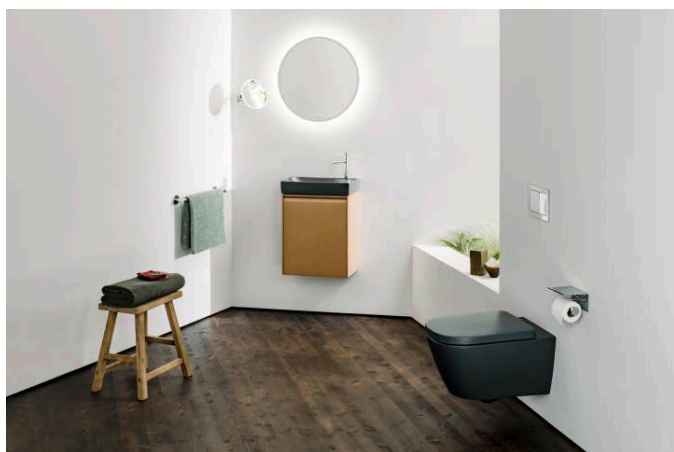

Installation type : Vanity, Wall-hung

Internal Shape : Rectangular

Material : Ceramics

Net weight (kg) : 5.5

Number of fixing points : 2

Optional towel holder

Shape : Rectangular

Small(washbasin)

H421552011...1

Open waste with ceramic valve cover plate

H898184...0001

Outlet valve chromed

H8954390000001

MEDA

Versatile and timeless. The MEDA collection effortlessly complements any setting, from rental apartment to hotel suite, while reflecting the proven virtues of Swiss design; clarity, functionality and attention to detail. A style emblematic of Swiss designer Peter Wirz and his design firm Vetica.