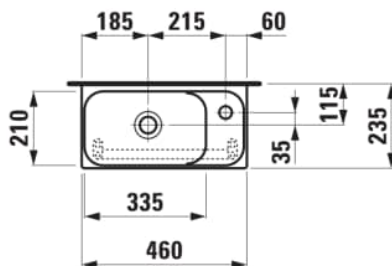

MEDA

Small washbasin, with tap bank right

DIMENSIONS

| | |
|--------|--------|
| Length | 460 mm |
| Width | 235 mm |
| Height | 90 mm |

COLOURS AND FINISHES

000 White

#option

114 - one tap hole, right, without overflow

#mountingAccessoriesExcluded_text

Mounting set M10 x 140 mm, order no. H899882

Asymmetrical

Bowl position : Left

Commodity Code/Import Code Number for Foreign Trad : 69101000

Compact basin

Fixing kit : Not included

Installation type : Vanity, Wall-hung

Internal Shape : Rectangular

Material : Ceramics

Net weight (kg) : 5.5

Number of fixing points : 2

Optional towel holder

Shape : Rectangular

Small(washbasin)

Taphole configuration : 1 taphole on the right side

Waste : Not included

Without overflow

TECHNICAL DRAWINGS

COMPATIBLE WITH

Basin mixer, projection 95 mm, fixed spout, with pop-up waste

HF506601100000

Vanity unit, 1 door, right hinged, matches washbasin H815113