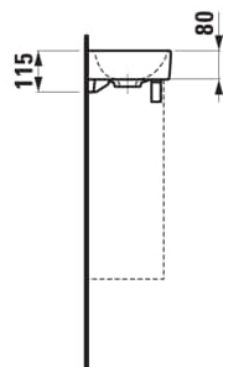

MEDA

Small washbasin, with tap bank right

DIMENSIONS

| | |
|--------|--------|
| Length | 460 mm |
| Width | 235 mm |
| Height | 90 mm |

COLOURS AND FINISHES

000 White

#option

114 - one tap hole, right, without overflow

#mountingAccessoriesExcluded_text

Mounting set M10 x 140 mm, order no. H899882

Asymmetrical

Bowl position : Left

Commodity Code/Import Code Number for Foreign Trad : 69101000

Compact basin

Fixing kit : Not included

Installation type : Vanity, Wall-hung

Internal Shape : Rectangular

Material : Ceramics

Net weight (kg) : 5.5

Number of fixing points : 2

Optional towel holder

Shape : Rectangular

Small(washbasin)

Taphole configuration : 1 taphole on the right side

Waste : Not included

Without overflow

TECHNICAL DRAWINGS

COMPATIBLE WITH

Basin mixer, projection 95 mm, fixed spout, with pop-up waste

HF506601100000

Vanity unit, 1 door, right hinged, matches washbasin H815113