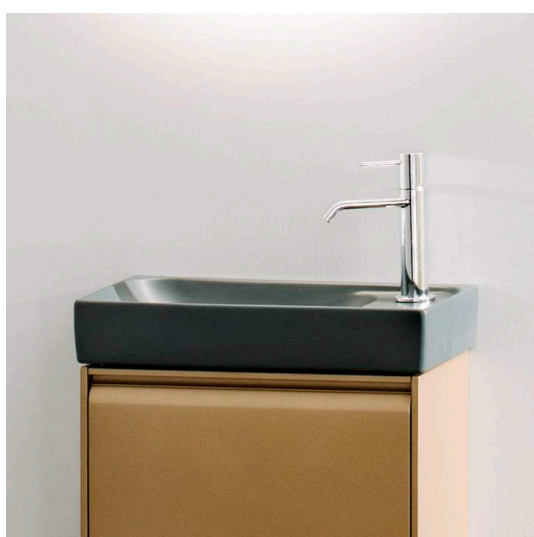

MEDA

Small washbasin, with tap bank right

DIMENSIONS

| | |
|--------|--------|
| Length | 460 mm |
| Width | 235 mm |
| Height | 90 mm |

COLOURS AND FINISHES

000 White

#option

114 - one tap hole, right, without overflow

Installation type : Vanity, Wall-hung

Internal Shape : Rectangular

Material : Ceramics

Net weight (kg) : 5.5

Number of fixing points : 2

Optional towel holder

Shape : Rectangular

Small(washbasin)

Taphole configuration : 1 taphole on the right side

Waste : Not included

Without overflow

TECHNICAL DRAWINGS

COMPATIBLE WITH

Basin mixer, projection 95 mm, fixed spout, with pop-up waste

HF506601100000

Vanity unit, 1 door, right hinged, matches washbasin H815113

H421552011...1

Open waste with ceramic valve cover plate

H898184...0001

Outlet valve chromed

H8954390000001

MEDA

Versatile and timeless. The MEDA collection effortlessly complements any setting, from rental apartment to hotel suite, while reflecting the proven virtues of Swiss design; clarity, functionality and attention to detail. A style emblematic of Swiss designer Peter Wirz and his design firm Vetica.