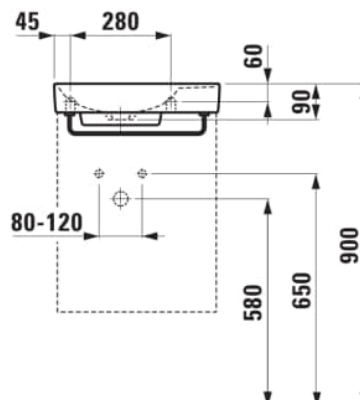

MEDA

Small washbasin, with tap bank right

DIMENSIONS

| | |
|--------|--------|
| Length | 460 mm |
| Width | 235 mm |
| Height | 90 mm |

COLOURS AND FINISHES

000 White

#option

114 - one tap hole, right, without overflow

#mountingAccessoriesExcluded_text

Mounting set M10 x 140 mm, order no. H899882

Asymmetrical

Bowl position : Left

Commodity Code/Import Code Number for Foreign Trad : 69101000

Compact basin

Fixing kit : Not included

Installation type : Vanity, Wall-hung

Internal Shape : Rectangular

Material : Ceramics

Net weight (kg) : 5.5

Number of fixing points : 2

Optional towel holder

Shape : Rectangular

Small(washbasin)

Taphole configuration : 1 taphole on the right side

Waste : Not included

Without overflow

TECHNICAL DRAWINGS

COMPATIBLE WITH

Basin mixer, projection 95 mm, fixed spout, with pop-up waste

HF506601100000

Vanity unit, 1 door, right hinged, matches washbasin H815113