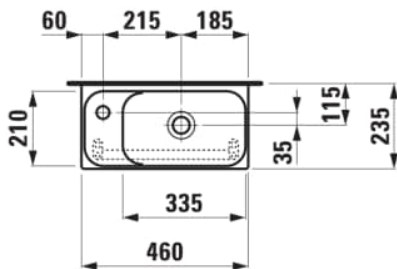

MEDA

Small washbasin, tap bank left

DIMENSIONS

Length	460 mm
Width	235 mm
Height	90 mm

COLOURS AND FINISHES

000 White

#option

112 - without tap hole, without overflow

Commodity Code/Import Code Number for Foreign Trad : 69101000

Installation type : Vanity, Wall-hung

Material : Ceramics

Net weight (kg) : 5.5

Shape : Rectangular

Small(washbasin)

Taphole configuration : No tapholes

Without overflow

TECHNICAL DRAWINGS

COMPATIBLE WITH

Wall-mounted mixer for
Simibox 2-Point,
projection 150 mm, fixed
spout

HF506622100000

Vanity unit, 1 door, left
hinged, matches
washbasin H815114

H421551011...1