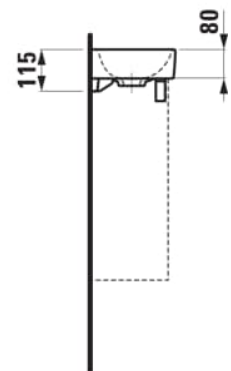

MEDA

Small washbasin, tap bank left

DIMENSIONS

Length	460 mm
Width	235 mm
Height	90 mm

COLOURS AND FINISHES

000 White

#option

112 - without tap hole, without overflow

Commodity Code/Import Code Number for Foreign Trad : 69101000

Installation type : Vanity, Wall-hung

Material : Ceramics

Net weight (kg) : 5.5

Shape : Rectangular

Small(washbasin)

Taphole configuration : No tapholes

Without overflow

TECHNICAL DRAWINGS

COMPATIBLE WITH

Wall-mounted mixer for
Simibox 2-Point,
projection 150 mm, fixed
spout

HF506622100000

Vanity unit, 1 door, left
hinged, matches
washbasin H815114

H421551011...1