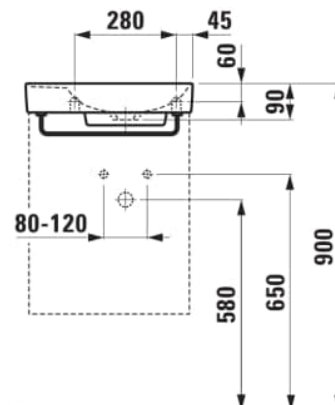

MEDA

Small washbasin, tap bank left

DIMENSIONS

Length	460 mm
Width	235 mm
Height	90 mm

COLOURS AND FINISHES

000 White

#option

112 - without tap hole, without overflow

Commodity Code/Import Code Number for Foreign Trad : 69101000

Installation type : Vanity, Wall-hung

Material : Ceramics

Net weight (kg) : 5.5

Shape : Rectangular

Small(washbasin)

Taphole configuration : No tapholes

Without overflow

TECHNICAL DRAWINGS

COMPATIBLE WITH

Wall-mounted mixer for
Simibox 2-Point,
projection 150 mm, fixed
spout

HF506622100000

Vanity unit, 1 door, left
hinged, matches
washbasin H815114

H421551011...1