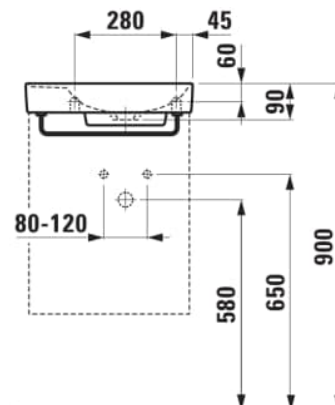

**MEDA**

**Small washbasin, tap bank left**

**DIMENSIONS**

Length	460 mm
Width	235 mm
Height	90 mm

**COLOURS AND FINISHES**

000 White

**#option**

113 - one tap hole, left, without overflow

Commodity Code/Import Code Number for Foreign Trad : 69101000

Installation type : Vanity, Wall-hung

Material : Ceramics

Net weight (kg) : 5.5

Shape : Rectangular

Small(washbasin)

Taphole configuration : 1 taphole on the left side

**TECHNICAL DRAWINGS**

COMPATIBLE WITH

Basin mixer, projection 95 mm, fixed spout, with pop-up waste

**HF50660**1100000