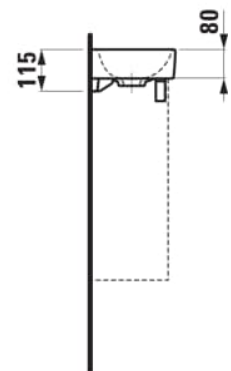

**MEDA**

**Small washbasin, tap bank left**

**DIMENSIONS**

Length	460 mm
Width	235 mm
Height	90 mm

**COLOURS AND FINISHES**

000 White

**#option**

113 - one tap hole, left, without overflow

Commodity Code/Import Code Number for Foreign Trad : 69101000

Installation type : Vanity, Wall-hung

Material : Ceramics

Net weight (kg) : 5.5

Shape : Rectangular

Small(washbasin)

Taphole configuration : 1 taphole on the left side

**TECHNICAL DRAWINGS**

COMPATIBLE WITH

Basin mixer, projection 95 mm, fixed spout, with pop-up waste

**HF50660**1100000