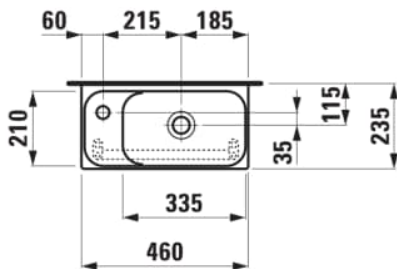

**MEDA**

**Small washbasin, tap bank left**

**DIMENSIONS**

Length	460 mm
Width	235 mm
Height	90 mm

**COLOURS AND FINISHES**

000 White

**#option**

113 - one tap hole, left, without overflow

Commodity Code/Import Code Number for Foreign Trad : 69101000

Installation type : Vanity, Wall-hung

Material : Ceramics

Net weight (kg) : 5.5

Shape : Rectangular

Small(washbasin)

Taphole configuration : 1 taphole on the left side

**TECHNICAL DRAWINGS**

COMPATIBLE WITH

Basin mixer, projection 95 mm, fixed spout, with pop-up waste

**HF50660**1100000