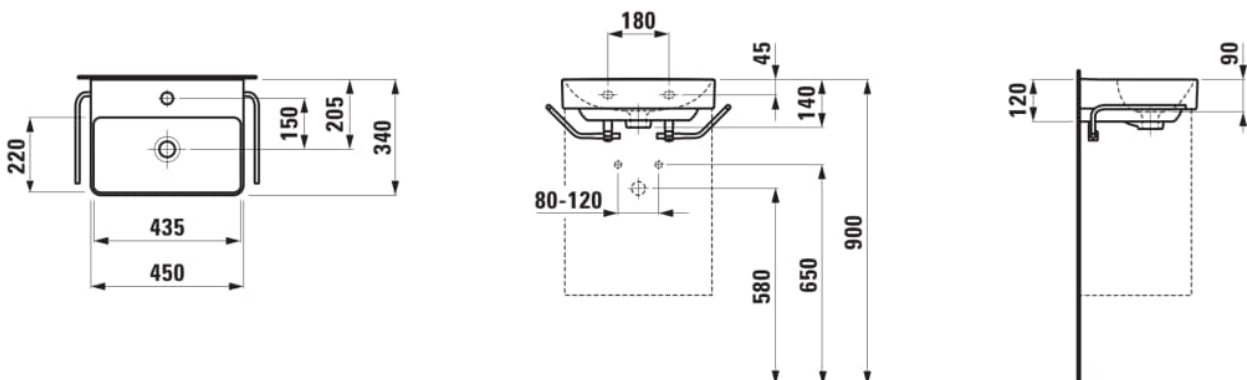

PRO X

Small washbasin

DIMENSIONS

Length	450 mm
Width	340 mm
Height	140 mm

COLOURS AND FINISHES

000 White

#option

109 - without tap hole

#mountingAccessoriesExcluded_text

Mounting set M10 x 140 mm, order no. H899882

Bowl position : Central

Commodity Code/Import Code Number for Foreign Trad : 69109000

Fixing kit : Not included

Glazed base

Installation type : Vanity, Wall-hung

Internal Shape : Rectangular

Material : Ceramics

Net weight (kg) : 8.6

Number of fixing points : 2

Overflow type : Standard

Plug and Waste : Not included

Shape : Rectangular

Small(washbasin)

Taphole configuration : No tapholes

Waste : Not included

TECHNICAL DRAWINGS

COMPATIBLE WITH

Towel holder lateral, right
H382124...0001

Towel holder lateral, left
H382125...0001

Towel holder Reling 450 mm
H381120...0001