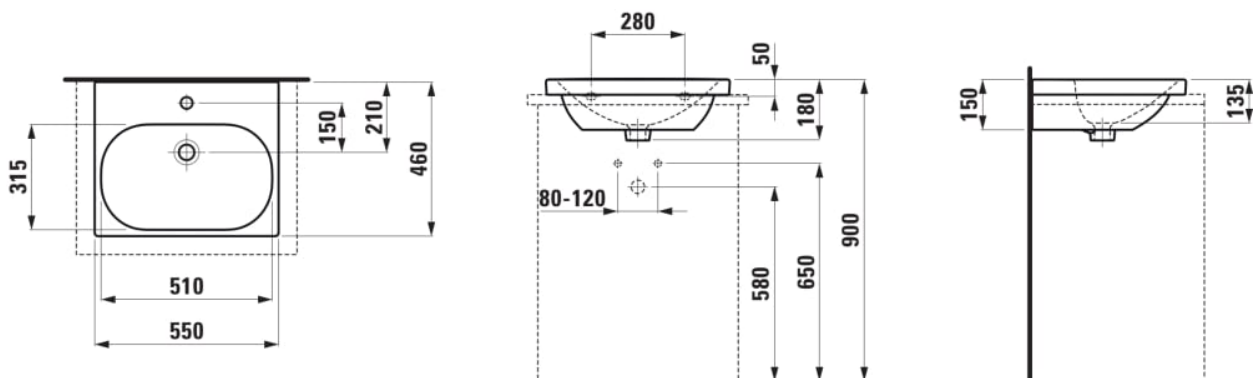

### DIMENSIONS

Length	550 mm
Width	460 mm
Height	180 mm

### #option

104 - one tap hole, centre

Basin capacity (l) : 0

Bowl depth (mm) : 135

Bowl length (mm) : 510

Bowl position : Central

Bowl width (mm) : 315

Commodity Code/Import Code Number for Foreign Trad : 69109000

Installation type : Drop-in / Countertop, Wall-hung

Internal Shape : Oval

Material : Ceramics

Net weight (kg) : 13.3

Shape : Rectangular

Taphole configuration : 1 taphole in the middle

Undersurface ground

### TECHNICAL DRAWINGS

COMPATIBLE WITH

Countertop 800, with center cut-out, 80 mm thick, incl. 2 mounting brackets

**H419101151...1**

Countertop 800, with center cut-out, 80 mm thick, with tap cut-out, incl. 2 mounting brackets