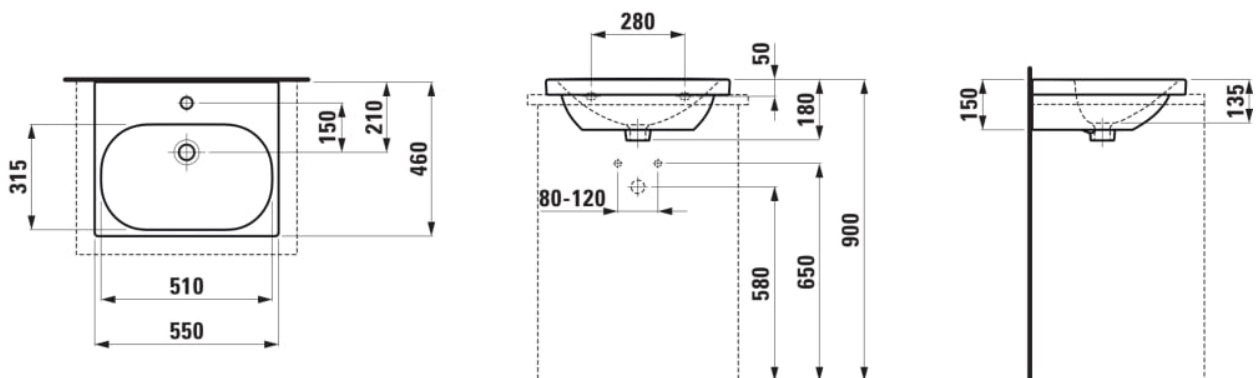

### DIMENSIONS

Length	550 mm
Width	460 mm
Height	180 mm

### #option

109 - without tap hole

Basin capacity (l) : 0  
 Bowl depth (mm) : 135  
 Bowl length (mm) : 510  
 Bowl position : Central  
 Bowl width (mm) : 315

Commodity Code/Import Code Number for Foreign Trad : 69109000  
 Installation type : Drop-in / Countertop, Wall-hung  
 Internal Shape : Oval  
 Material : Ceramics  
 Net weight (kg) : 14.4

Shape : Rectangular  
 Taphole configuration : No tapholes  
 Undersurface ground

### TECHNICAL DRAWINGS

COMPATIBLE WITH

Wall-mounted mixer for Simibox 2-Point, projection 150 mm, fixed spout

**HF506622100000**

Countertop 800, with center cut-out, 80 mm thick, incl. 2 mounting brackets