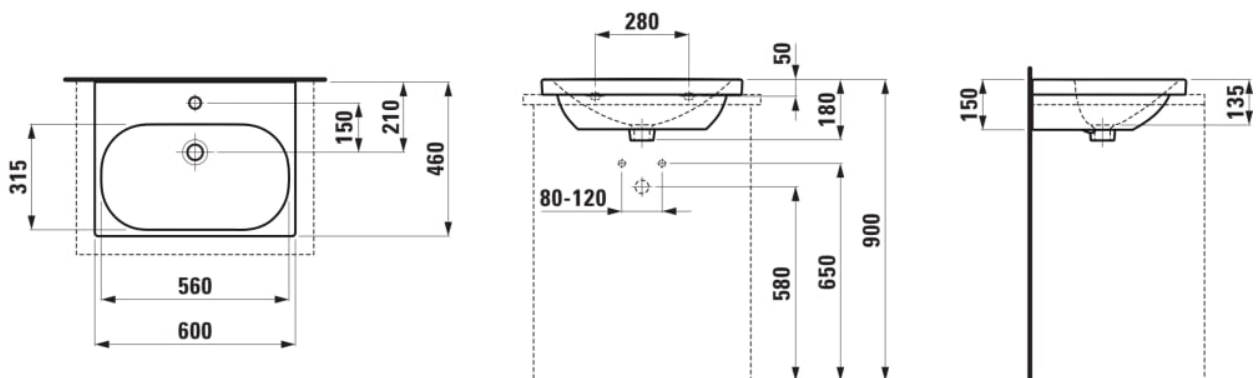

### DIMENSIONS

Length	600 mm
Width	460 mm
Height	50 mm

### #option

104 - one tap hole, centre

Basin capacity (l) : 0

Bowl depth (mm) : 135

Bowl length (mm) : 560

Bowl position : Central

Bowl width (mm) : 315

Commodity Code/Import Code Number for Foreign Trad : 69109000

Installation type : Drop-in / Countertop, Wall-hung

Internal Shape : Oval

Material : Ceramics

Net weight (kg) : 14.4

Shape : Rectangular

Taphole configuration : 1 taphole in the middle

Undersurface ground

### TECHNICAL DRAWINGS

COMPATIBLE WITH

Countertop 800, with center cut-out, 80 mm thick, incl. 2 mounting brackets

**H419101151...1**

Countertop 800, with center cut-out, 80 mm thick, with tap cut-out, incl. 2 mounting brackets