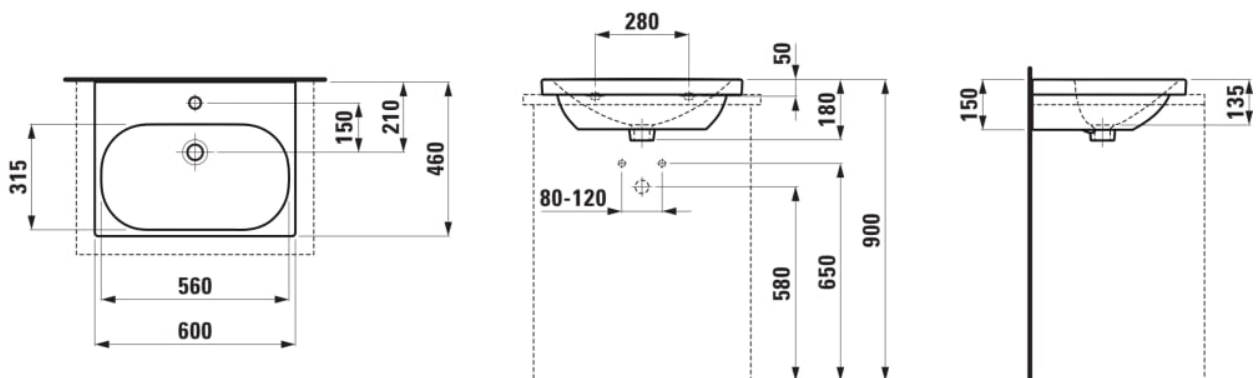

LUA

Washbasin, undersurface ground

DIMENSIONS

Length	600 mm
Width	460 mm
Height	50 mm

COLOURS AND FINISHES

000 White

#option

109 - without tap hole

Basin capacity (l) : 0

Bowl depth (mm) : 135

Bowl length (mm) : 560

Bowl position : Central

Bowl width (mm) : 315

Commodity Code/Import Code Number for Foreign Trad : 69109000

Installation type : Drop-in / Countertop, Wall-hung

Internal Shape : Oval

Material : Ceramics

Net weight (kg) : 14.4

Shape : Rectangular

Taphole configuration : No tapholes

Undersurface ground

TECHNICAL DRAWINGS

COMPATIBLE WITH

Wall-mounted mixer for Simibox 2-Point, projection 150 mm, fixed spout

HF506622100000

Countertop 800, with center cut-out, 80 mm thick, incl. 2 mounting brackets

H419101151...1

Countertop 800, with center cut-out, 80 mm thick, with tap cut-out, incl. 2 mounting brackets