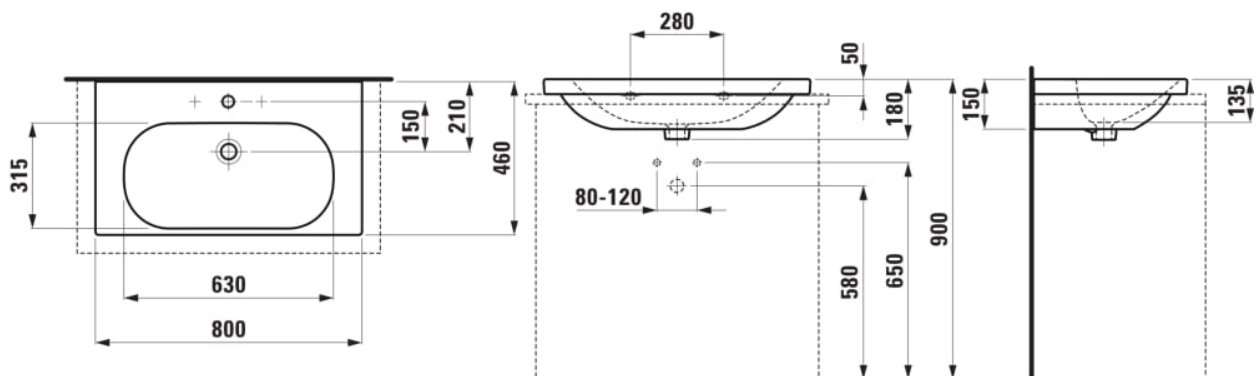

LUA

Washbasin, undersurface ground

DIMENSIONS

Length	800 mm
Width	460 mm
Height	180 mm

COLOURS AND FINISHES

000 White

#option

104 - one tap hole, centre

Basin capacity (l) : 0

Bowl depth (mm) : 135

Bowl length (mm) : 630

Bowl position : Central

Bowl width (mm) : 315

Commodity Code/Import Code Number for Foreign Trad : 69109000

Installation type : Drop-in / Countertop, Wall-hung

Internal Shape : Oval

Material : Ceramics

Net weight (kg) : 21

Number of fixing points : 2

Shape : Rectangular

Taphole configuration : 1 taphole in the middle

Undersurface ground

TECHNICAL DRAWINGS

COMPATIBLE WITH

Basin mixer, projection
135 mm, fixed spout, Eco+
function, without pop-up
waste

H3110810041201

Basin mixer, projection
135 mm, fixed spout, Eco+
function, with pop-up
waste

H3110810041241