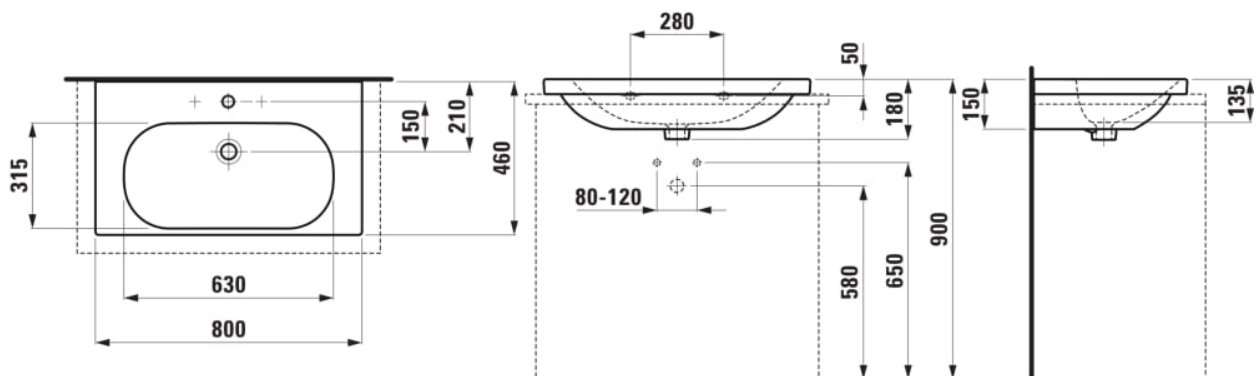

### DIMENSIONS

Length	800 mm
Width	460 mm
Height	180 mm

### #option

109 - without tap hole

Basin capacity (l) : 0

Bowl depth (mm) : 135

Bowl length (mm) : 630

Bowl position : Central

Bowl width (mm) : 315

Commodity Code/Import Code Number for Foreign Trad : 69109000

Installation type : Drop-in / Countertop, Wall-hung

Internal Shape : Oval

Material : Ceramics

Net weight (kg) : 21

Number of fixing points : 2

Shape : Rectangular

Taphole configuration : No tapholes

Undersurface ground

### TECHNICAL DRAWINGS

COMPATIBLE WITH

Wall-mounted mixer for  
Simibox 2-Point,  
projection 150 mm, fixed  
spout

**HF50662**2100000