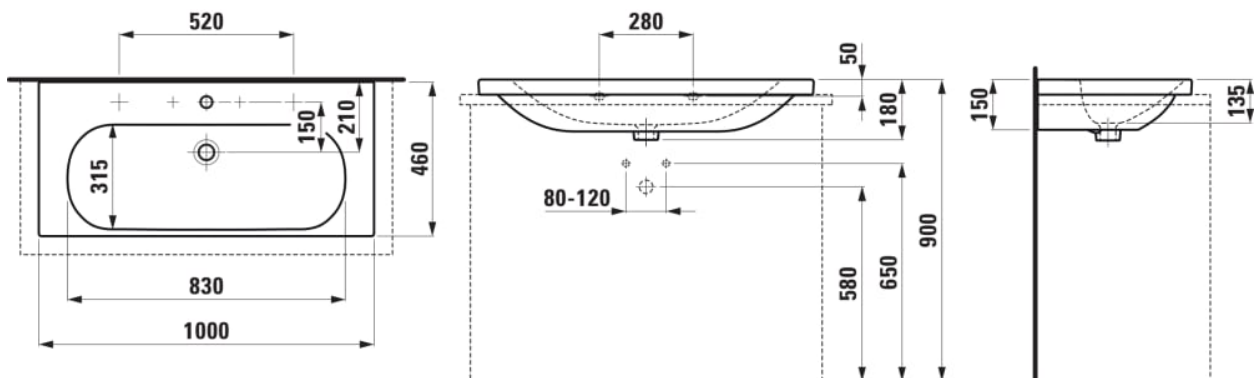

LUA

Washbasin, undersurface ground

DIMENSIONS

Length	1000 mm
Width	460 mm
Height	180 mm

COLOURS AND FINISHES

000 White

#option

104 - one tap hole, centre

Basin capacity (l) : 0

Bowl depth (mm) : 135

Bowl length (mm) : 830

Bowl position : Central

Bowl width (mm) : 315

Commodity Code/Import Code Number for Foreign Trad : 69109000

Installation type : Drop-in / Countertop, Wall-hung

Internal Shape : Oval

Material : Ceramics

Net weight (kg) : 26.5

Number of fixing points : 2

Shape : Rectangular

Taphole configuration : 1 taphole in the middle

Undersurface ground

TECHNICAL DRAWINGS

COMPATIBLE WITH

Basin mixer, projection
135 mm, fixed spout, Eco+
function, without pop-up
waste

H3110810041201

Basin mixer, projection
135 mm, fixed spout, Eco+
function, with pop-up
waste

H3110810041241